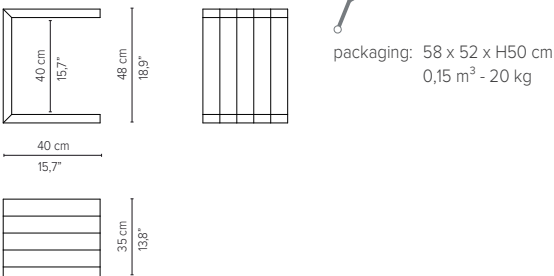

PURE SOFA

TECHNICAL DRAWINGS

01201 - Corner

delivery unit: 1
 packaging: 98 x 95 x H18 cm
 0,17 m³ - 23 kg
 cushions:
 Casual set** C01201 CAW
 Extra Casual back C01201 BCAW
 Miami seat C01201 W
 0,09 m³ - 5,5 kg
 Miami back C01201 BMW
 0,09 m³ - 3 kg

01204 - Right arm sofa

delivery unit: 1
 packaging: 195 x 99 x H15 cm
 0,29 m³ - 34,7 kg
 cushions:
 Casual set** C01203 CAW
 Miami seat C01203 W
 0,18 m³ - 11,5 kg
 Miami back C01203 BMW
 0,16 m³ - 4,5 kg

01207 - Armchair 200 cm

delivery unit: 1
 packaging: 204 x 101 x H14 cm
 0,29 m³ - 34,7 kg
 cushions:
 Casual set** C01207 CAW
 Miami seat C01203 W
 0,18 m³ - 11,5 kg
 Miami back C01207 BMW
 0,21 m³ - 6 kg

* Appearances, measurements and weights may slightly differ from reality.
 ** Lumbar cushion(s) and armrest(s) included.

PURE SOFA

TECHNICAL DRAWINGS

01283 - Side table teak

01285 - C-table teak

* Appearances, measurements and weights may slightly differ from reality.