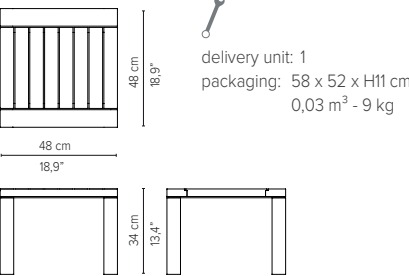

PURE SOFA

TECHNICAL DRAWINGS

01201 - Corner

delivery unit: 1
 packaging: 98 x 95 x H18 cm
 0,17 m³ - 23 kg
 cushions:
 Casual set** C01201 CAW
 Extra Casual back C01201 BCAW
 Miami seat C01201 W
 0,09 m³ - 5,5 kg
 Miami back C01201 BMW
 0,09 m³ - 3 kg

01204 - Right arm sofa

delivery unit: 1
 packaging: 195 x 99 x H15 cm
 0,29 m³ - 34,7 kg
 cushions:
 Casual set** C01203 CAW
 Miami seat C01203 W
 0,18 m³ - 11,5 kg
 Miami back C01203 BMW
 0,16 m³ - 4,5 kg

01207 - Armchair 200 cm

delivery unit: 1
 packaging: 204 x 101 x H14 cm
 0,29 m³ - 34,7 kg
 cushions:
 Casual set** C01207 CAW
 Miami seat C01203 W
 0,18 m³ - 11,5 kg
 Miami back C01207 BMW
 0,21 m³ - 6 kg

* Appearances, measurements and weights may slightly differ from reality.
 ** Lumbar cushion(s) and armrest(s) included.

PURE SOFA

TECHNICAL DRAWINGS

01283 - Side table teak

01285 - C-table teak

* Appearances, measurements and weights may slightly differ from reality.