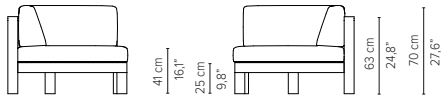

Casual cushions

A more fluffy design with a softer seating comfort. Lumbar cushions and armrest(s) included. The filling has a cover in laminated, water-repellent polypropylene which prevents water from penetrating. The thread used to stitch the seams swells when getting wet, preventing water from penetrating through the seams. Moreover, the seams are protected on the inside with an extra covering. If nevertheless water should penetrate, the filling is breathable which prevents moulding.

PURE SOFA

TECHNICAL DRAWINGS

01201 - Corner

delivery unit: 1
 packaging: 98 x 95 x H18 cm
 0,17 m³ - 23 kg
 cushions:
 Casual set** C01201 CAW
 Extra Casual back C01201 BCAW
 Miami seat C01201 W
 0,09 m³ - 5,5 kg
 Miami back C01201 BMW
 0,09 m³ - 3 kg

01202s - Armchair 93 cm

delivery unit: 1
 packaging: 99 x 92 x H14 cm
 0,13 m³ - 22 kg
 cushions:
 Casual set** C01202s CAW
 Miami seat C01202s W
 0,07 m³ - 4 kg
 Miami back C01202s BMW
 0,05 m³ - 2 kg