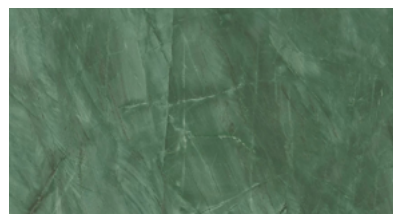

BLACK MAGIC

DARK TOBACCO

EBONISED

These colours are for reference only and are an approximation of the true colours. Samples will be sent out for sign off. Please note, for the 'Natural' finish, as Iroko wood is a natural material, the grain and shades of colour vary, this is not a defect but rather a natural beauty of working with solid wood.

DESERT SOUL

KONE MIX

LIGHT GREY STONE

GREY STONE

SOAP STONE

GRIGIO INTENSO

NERO MARQUINA

EXOTIC WAVE