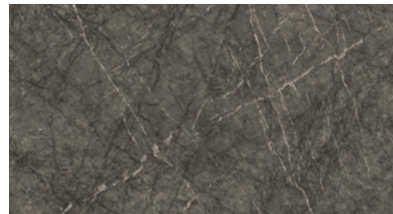

BLACK MAGIC

DARK TOBACCO

EBONISED

These colours are for reference only and are an approximation of the true colours. Samples will be sent out for sign off. Please note, for the 'Natural' finish, as Iroko wood is a natural material, the grain and shades of colour vary, this is not a defect but rather a natural beauty of working with solid wood.

DESERT SOUL

KONE MIX

LIGHT GREY STONE

GREY STONE

SOAP STONE

GRIGIO INTENSO

NERO MARQUINA

EXOTIC WAVE

EXOTIC GREEN

* All sizes are approximate