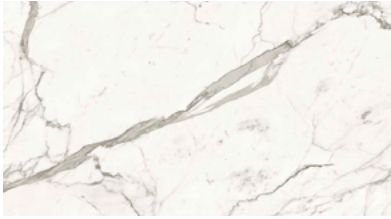

PORCELAIN FINISHES

The hard-wearing and versatile qualities of porcelain stoneware make it an ideal choice for our table collection. Impressive surface hardness withstands wear and scratching while being resistant to chemicals and colour change.

STATUARIO SUPREMO