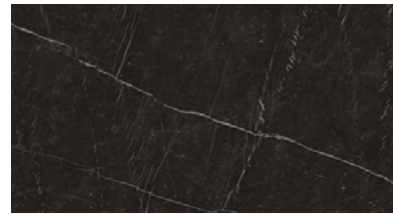

BLACK MAGIC

DARK TOBACCO

EBONISED

These colours are for reference only and are an approximation of the true colours. Samples will be sent out for sign off. Please note, for the 'Natural' finish, as Iroko wood is a natural material, the grain and shades of colour vary, this is not a defect but rather a natural beauty of working with solid wood.

DESERT SOUL

KONE MIX

LIGHT GREY STONE

GREY STONE

SOAP STONE

GRIGIO INTENSO

NERO MARQUINA

EXOTIC WAVE