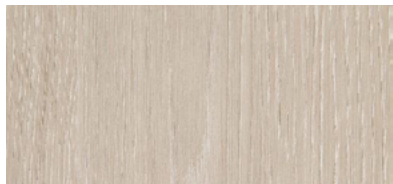

WOOD FINISHES

Coco Wolf furniture pieces are constructed using the very best modern materials to ensure they deliver maximum durability, whatever the weather. Our preferred choice of wood for frames and legs is Iroko, a hardwood renowned for its strength and extreme durability. It flexes with humidity and temperature, minimising the potential for cracking or splintering. It is naturally resistant to decay and is commonly used in demanding marine environments.

WHITE WASH