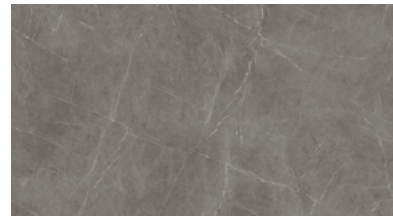

BLACK MAGIC

DARK TOBACCO

EBONISED

These colours are for reference only and are an approximation of the true colours. Samples will be sent out for sign off. Please note, for the 'Natural' finish, as Iroko wood is a natural material, the grain and shades of colour vary, this is not a defect but rather a natural beauty of working with solid wood.

STATUARIO SUPREMO

CALACATTA PRESTIGIO

CRYSTAL WHITE

BOOST STONE IVORY

TRAVERTINO SAND

TRAVERTINO PEARL

BOOST WHITE

WHITE CLOUD

DESERT SOUL

KONE MIX

LIGHT GREY STONE

GREY STONE

SOAP STONE

GRIGIO INTENSO

NERO MARQUINA

EXOTIC WAVE