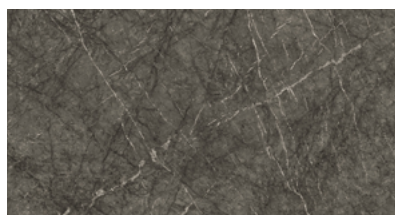

BLACK MAGIC

DARK TOBACCO

EBONISED

These colours are for reference only and are an approximation of the true colours. Samples will be sent out for sign off. Please note, for the 'Natural' finish, as Iroko wood is a natural material, the grain and shades of colour vary, this is not a defect but rather a natural beauty of working with solid wood.

DESERT SOUL

KONE MIX

LIGHT GREY STONE

GREY STONE

SOAP STONE

GRIGIO INTENSO

NERO MARQUINA

EXOTIC WAVE