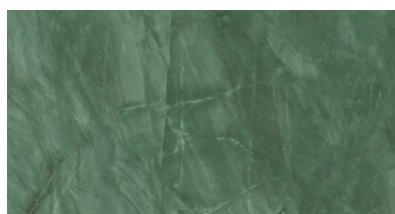

BLACK MAGIC

DARK TOBACCO

EBONISED

These colours are for reference only and are an approximation of the true colours. Samples will be sent out for sign off. Please note, for the 'Natural' finish, as Iroko wood is a natural material, the grain and shades of colour vary, this is not a defect but rather a natural beauty of working with solid wood.

DESERT SOUL

KONE MIX

LIGHT GREY STONE

GREY STONE

SOAP STONE

GRIGIO INTENSO

NERO MARQUINA

EXOTIC WAVE