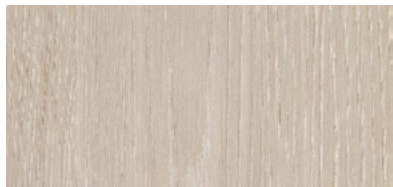

WOOD FINISHES

Coco Wolf furniture pieces are constructed using the very best modern materials to ensure they deliver maximum durability, whatever the weather. Our preferred choice of wood for frames and legs is Iroko, a hardwood renowned for its strength and extreme durability. It flexes with humidity and temperature, minimising the potential for cracking or splintering. It is naturally resistant to decay and is commonly used in demanding marine environments.

WHITE WASH