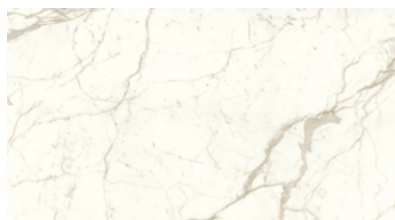

CALACATTA PRESTIGIO