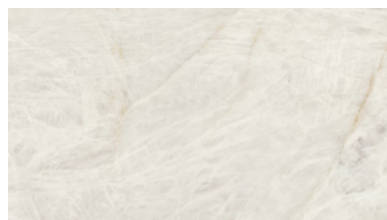

CRYSTAL WHITE