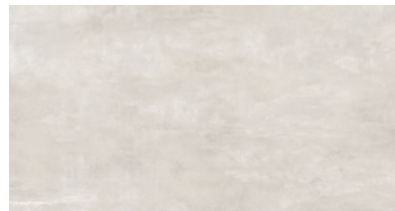

BOOST WHITE