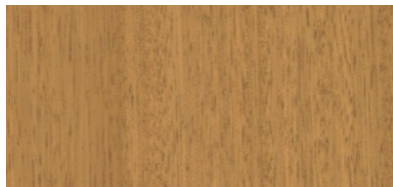

WOOD FINISHES

Coco Wolf furniture pieces are constructed using the very best modern materials to ensure they deliver maximum durability, whatever the weather. Our preferred choice of wood for frames and legs is Iroko, a hardwood renowned for its strength and extreme durability. It flexes with humidity and temperature, minimising the potential for cracking or splintering. It is naturally resistant to decay and is commonly used in demanding marine environments.

NATURAL

These colours are for reference only and are an approximation of the true colours. Samples will be sent out for sign off. Please note, for the 'Natural' finish, as Iroko wood is a natural material, the grain and shades of colour vary, this is not a defect but rather a natural beauty of working with solid wood.

* All sizes are approximate