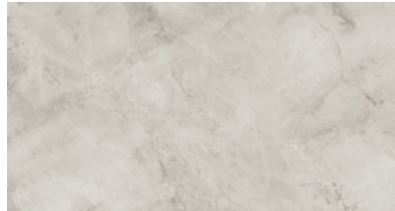

BLACK MAGIC

DARK TOBACCO

EBONISED

These colours are for reference only and are an approximation of the true colours. Samples will be sent out for sign off. Please note, for the 'Natural' finish, as Iroko wood is a natural material, the grain and shades of colour vary, this is not a defect but rather a natural beauty of working with solid wood.

STATUARIO SUPREMO

CALACATTA PRESTIGIO

CRYSTAL WHITE

BOOST STONE IVORY

TRAVERTINO SAND

TRAVERTINO PEARL

BOOST WHITE

WHITE CLOUD

DESERT SOUL

KONE MIX

LIGHT GREY STONE

GREY STONE

SOAP STONE

GRIGIO INTENSO

NERO MARQUINA

EXOTIC WAVE