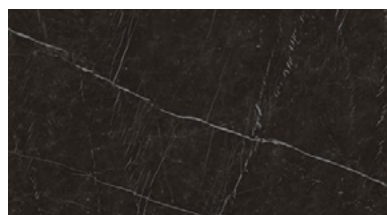

BLACK MAGIC

DARK TOBACCO

EBONISED

These colours are for reference only and are an approximation of the true colours. Samples will be sent out for sign off. Please note, for the 'Natural' finish, as Iroko wood is a natural material, the grain and shades of colour vary, this is not a defect but rather a natural beauty of working with solid wood.

DESERT SOUL

KONE MIX

LIGHT GREY STONE

GREY STONE

SOAP STONE

GRIGIO INTENSO

NERO MARQUINA

EXOTIC WAVE