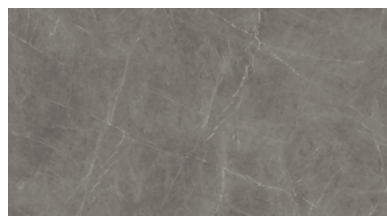

BLACK MAGIC

DARK TOBACCO

EBONISED

These colours are for reference only and are an approximation of the true colours. Samples will be sent out for sign off. Please note, for the 'Natural' finish, as Iroko wood is a natural material, the grain and shades of colour vary, this is not a defect but rather a natural beauty of working with solid wood.

STATUARIO SUPREMO

CALACATTA PRESTIGIO

CRYSTAL WHITE

BOOST STONE IVORY

TRAVERTINO SAND

TRAVERTINO PEARL

BOOST WHITE

WHITE CLOUD

DESERT SOUL

KONE MIX

LIGHT GREY STONE

GREY STONE

SOAP STONE

GRIGIO INTENSO

NERO MARQUINA

EXOTIC WAVE