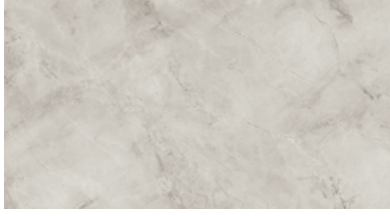

BLACK MAGIC

DARK TOBACCO

EBONISED

These colours are for reference only and are an approximation of the true colours. Samples will be sent out for sign off. Please note, for the 'Natural' finish, as Iroko wood is a natural material, the grain and shades of colour vary, this is not a defect but rather a natural beauty of working with solid wood.

STATUARIO SUPREMO

CALACATTA PRESTIGIO

CRYSTAL WHITE

BOOST STONE IVORY

TRAVERTINO SAND

TRAVERTINO PEARL

BOOST WHITE

WHITE CLOUD

DESERT SOUL

KONE MIX

LIGHT GREY STONE

GREY STONE

SOAP STONE

GRIGIO INTENSO

NERO MARQUINA

EXOTIC WAVE