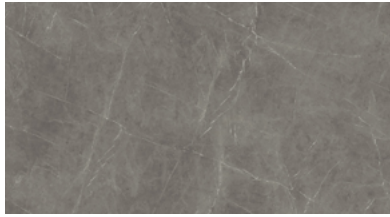

BLACK MAGIC

DARK TOBACCO

EBONISED

These colours are for reference only and are an approximation of the true colours. Samples will be sent out for sign off. Please note, for the 'Natural' finish, as Iroko wood is a natural material, the grain and shades of colour vary, this is not a defect but rather a natural beauty of working with solid wood.

STATUARIO SUPREMO

CALACATTA PRESTIGIO

CRYSTAL WHITE

BOOST STONE IVORY

TRAVERTINO SAND

TRAVERTINO PEARL

BOOST WHITE

WHITE CLOUD

DESERT SOUL

KONE MIX

LIGHT GREY STONE

GREY STONE

SOAP STONE

GRIGIO INTENSO

NERO MARQUINA

EXOTIC WAVE