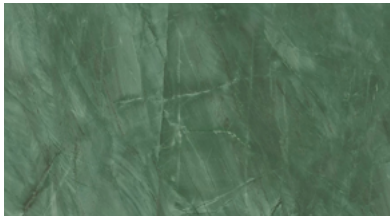

BLACK MAGIC

DARK TOBACCO

EBONISED

These colours are for reference only and are an approximation of the true colours. Samples will be sent out for sign off. Please note, for the 'Natural' finish, as Iroko wood is a natural material, the grain and shades of colour vary, this is not a defect but rather a natural beauty of working with solid wood.

DESERT SOUL

KONE MIX

LIGHT GREY STONE

GREY STONE

SOAP STONE

GRIGIO INTENSO

NERO MARQUINA

EXOTIC WAVE