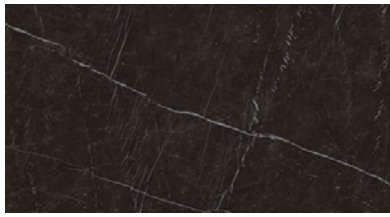

BLACK MAGIC

DARK TOBACCO

EBONISED

These colours are for reference only and are an approximation of the true colours. Samples will be sent out for sign off. Please note, for the 'Natural' finish, as Iroko wood is a natural material, the grain and shades of colour vary, this is not a defect but rather a natural beauty of working with solid wood.

DESERT SOUL

KONE MIX

LIGHT GREY STONE

GREY STONE

SOAP STONE

GRIGIO INTENSO

NERO MARQUINA

EXOTIC WAVE