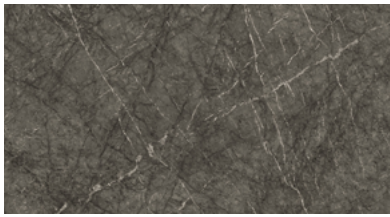

BLACK MAGIC

DARK TOBACCO

EBONISED

These colours are for reference only and are an approximation of the true colours. Samples will be sent out for sign off. Please note, for the 'Natural' finish, as Iroko wood is a natural material, the grain and shades of colour vary, this is not a defect but rather a natural beauty of working with solid wood.

STATUARIO SUPREMO

CALACATTA PRESTIGIO

CRYSTAL WHITE

BOOST STONE IVORY

TRAVERTINO SAND

TRAVERTINO PEARL

BOOST WHITE

WHITE CLOUD

DESERT SOUL

KONE MIX

LIGHT GREY STONE

GREY STONE

SOAP STONE

GRIGIO INTENSO

NERO MARQUINA

EXOTIC WAVE

EXOTIC GREEN

* All sizes are approximate