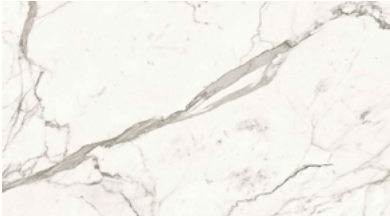

PORCELAIN FINISHES

The hard-wearing and versatile qualities of porcelain stoneware make it an ideal choice for our table collection. Impressive surface hardness withstands wear and scratching while being resistant to chemicals and colour change.

STATUARIO SUPREMO