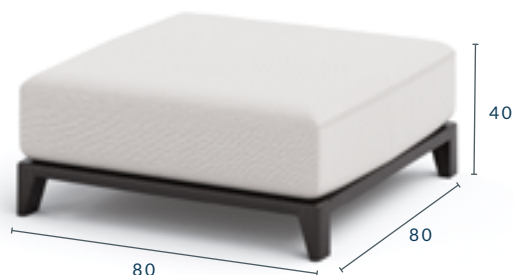

TAMARINDO MODULAR SOFA - OTTOMAN SECTION

DIMENSIONS (CM): W 80 X D 80 X H 40

SPECIFICATIONS

INTERNAL CONSTRUCTION: WBP mortice and tenon joined frame. Integrated drain and marine grade webbing. All exposed wood is Iroko.

CUSHIONS: Interchangeable seat. Patented Peltluxé® fibre cushion interior and padding to seat and frame.

FRAME & LEGS: Solid kiln-dried Iroko wood treated with a highly UV protective, weather-resistant and scratch-resistant finish available in 11 colours.

FEET: Protective rubber base

FABRICS: Coco Wolf House Collection fabrics or COM (Customer's Own Material) on manufacturer's approval.

FABRIC QUANTITY: m plain fabric

ACCESSORIES: All weather cover

* All sizes are approximate