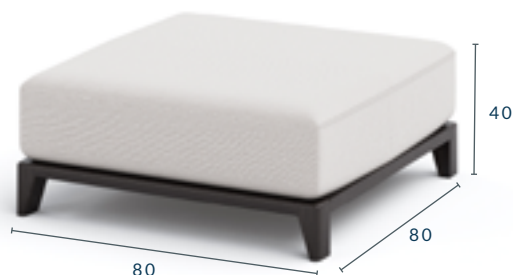

TAMARINDO MODULAR SOFA - OTTOMAN SECTION

DIMENSIONS (CM): W 80 X D 80 X H 40

SPECIFICATIONS

INTERNAL CONSTRUCTION: WBP mortice and tenon joined frame. Integrated drain and marine grade webbing. All exposed wood is Iroko.