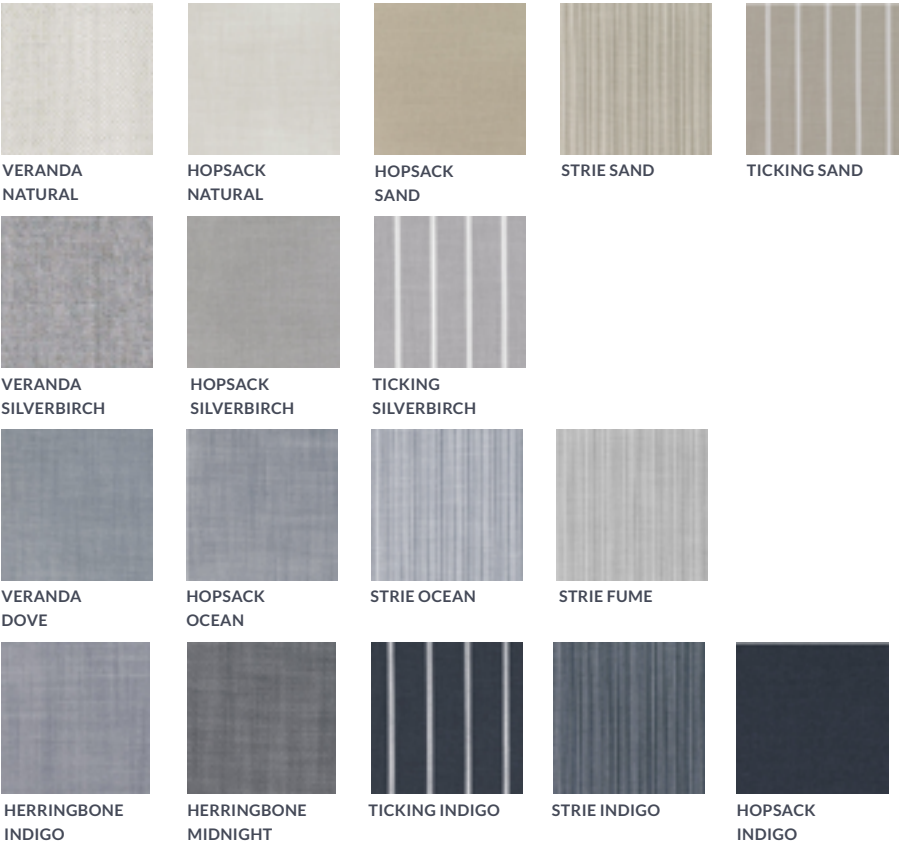

BORA BORA 42

BORA BORA 53

BORA BORA 47

* All sizes are approximate

IN/OUTDOOR FABRICS

CATEGORY C - COCO WOLF COLLECTION

100% SOLUTION DYED ACRYLIC 55" / 140CM WIDTH

CATEGORY D - FLAME RETARDANT COCO WOLF COLLECTION

ETHNIC SAND

DIAMOND PEARL

SCALLOP PEARL

VERDANT GRAVEL

DUCK STRIPE
PEARL

DUCK STRIPE
MORGANITE

DIAMOND
MORGANITE

SCALLOP
MORGANITE