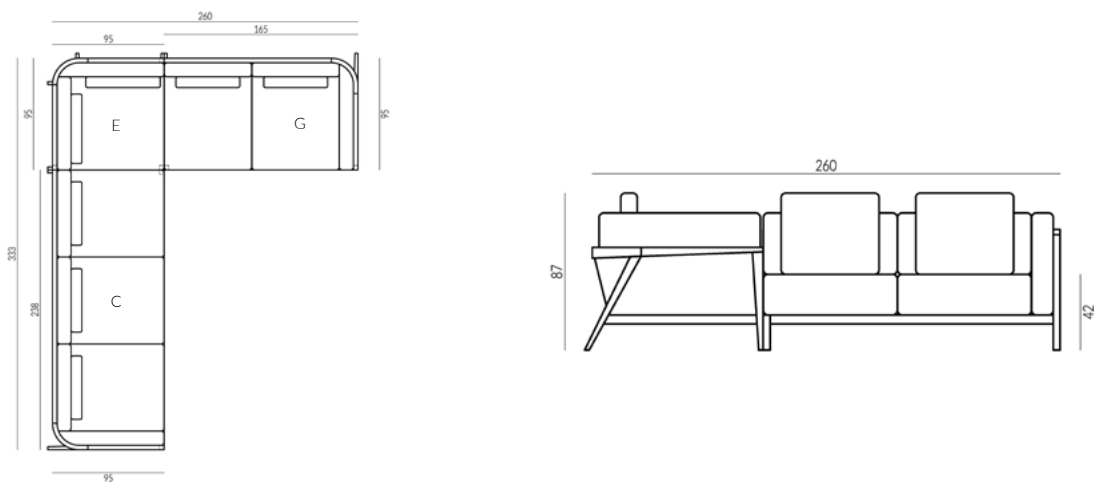

COMPOSITION NINE

LEFT ARM END - 2-SEATER / RIGHT ARM END / OTTOMAN / RIGHT ARM END - 2-SEATER

* All sizes are approximate