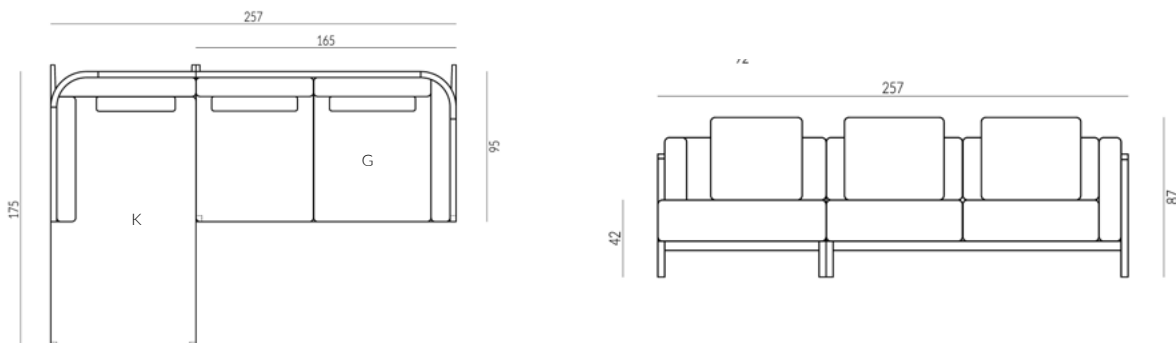

COMPOSITION TWO

LEFT ARM CHAISE SECTIONAL / 2-SEATER RIGHT ARM END SECTIONAL