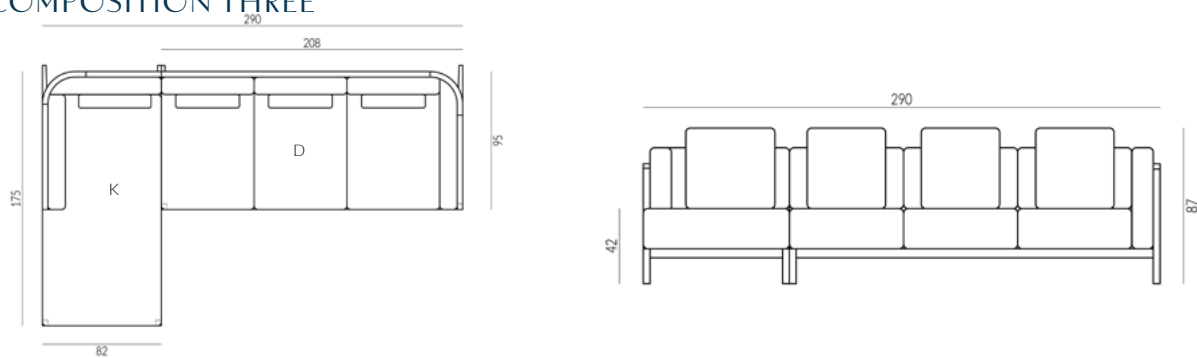

COMPOSITION THREE

LEFT ARM CHAISE SECTIONAL / 3-SEATER RIGHT ARM END SECTIONAL

COMPOSITION FOUR