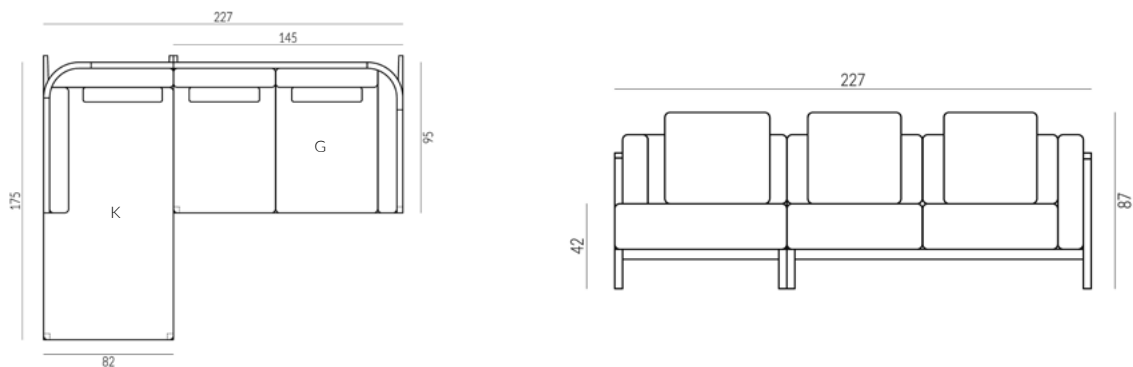

PORTO SOFA CONFIGURATIONS

COMPOSITION ONE

LEFT ARM CHAISE SECTIONAL / 2-SEATER RIGHT ARM END SECTION