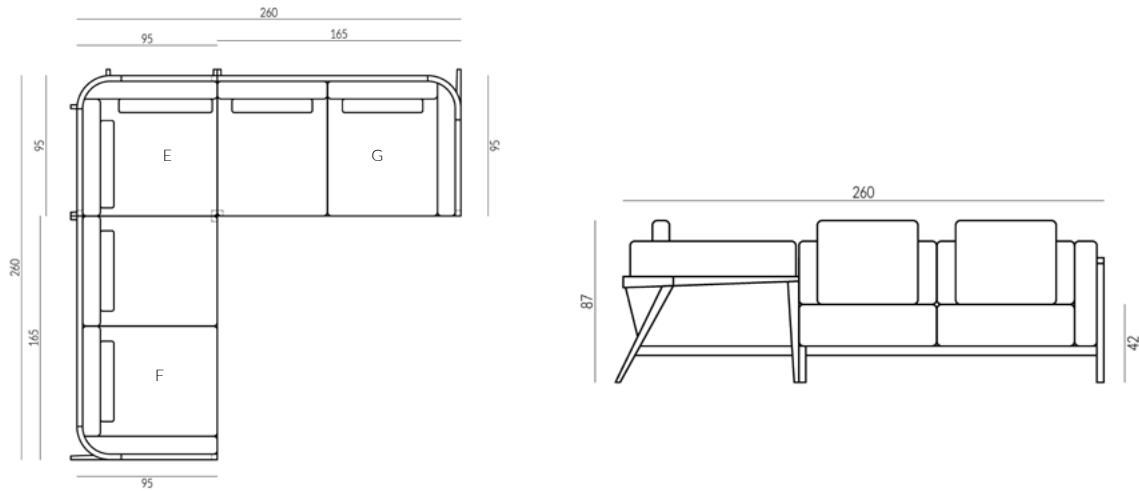

PORTO SOFA CONFIGURATIONS

COMPOSITION EIGHT

LEFT ARM END - 2-SEATER / CORNER SECTION / LEFT ARM END / RIGHT ARM END - 2-SEATER