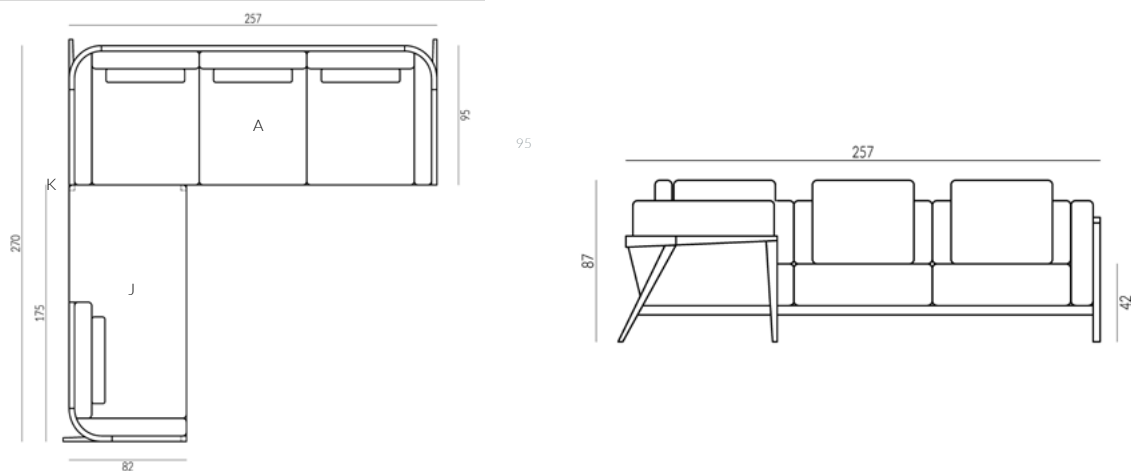

PORTO SOFA CONFIGURATIONS

COMPOSITION FIVE

RIGHT ARM DAYBED / 3-SEATER 257CM