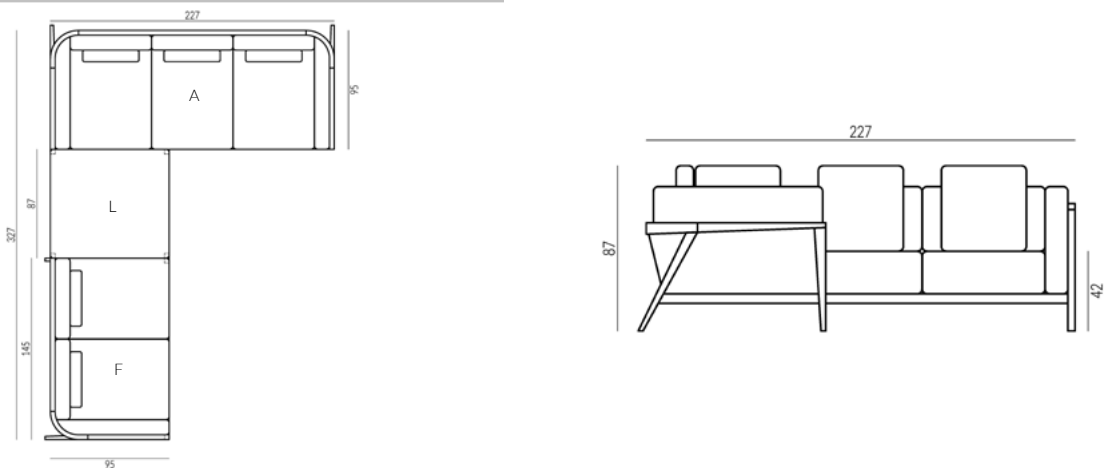

COMPOSITION SEVEN

LEFT ARM END SECTION 2-SEATER / OTTOMAN / 3-SEATER SOFA 227CM

* All sizes are approximate