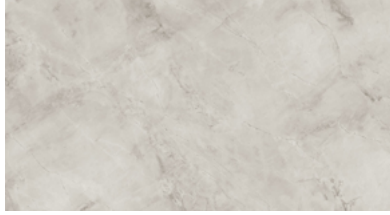

BLACK MAGIC

DARK TOBACCO

EBONISED

*These colours are for reference only and are an approximation of the true colours. Samples will be sent out for sign off. Please note, for the 'Natural' finish, as Iroko wood is a natural material, the grain and shades of colour vary, this is not a defect but rather a natural beauty of working with solid wood.*

**STATUARIO SUPREMO**

**CALACATTA PRESTIGIO**

**BOOST WHITE**

**WHITE CLOUD**

**BOOST STONE IVORY**

**TRAVERTINO SAND**

**GREY STONE**

**LIGHT GREY STONE**