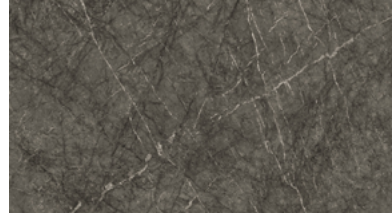

GRIGIO INTENSO

* All sizes are approximate