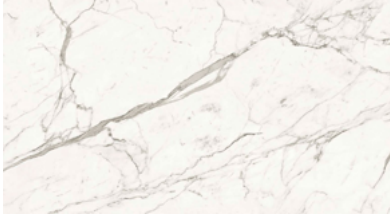

PORCELAIN FINISHES

The hard-wearing and versatile qualities of porcelain stoneware make it an ideal choice for our table collection. Impressive surface hardness withstands wear and scratching while being resistant to chemicals and colour change.

STATUARIO SUPREMO