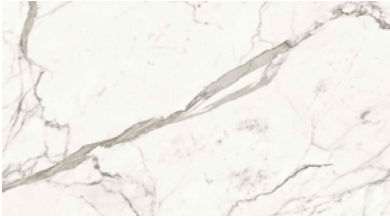

BLACK MAGIC

DARK TOBACCO

EBONISED

These colours are for reference only and are an approximation of the true colours. Samples will be sent out for sign off. Please note, for the 'Natural' finish, as Iroko wood is a natural material, the grain and shades of colour vary, this is not a defect but rather a natural beauty of working with solid wood.

CARRARA

BARDIGLIO

SHARK NOSE

BEVELLED

STRAIGHT

* All sizes are approximate

PORCELAIN FINISHES

The hard-wearing and versatile qualities of porcelain stoneware make it an ideal choice for our table collection. Impressive surface hardness withstands wear and scratching while being resistant to chemicals and colour change.

STATUARIO SUPREMO

CALACATTA PRESTIGIO

CRYSTAL WHITE

BOOST STONE IVORY

TRAVERTINO SAND

TRAVERTINO PEARL

BOOST WHITE

WHITE CLOUD