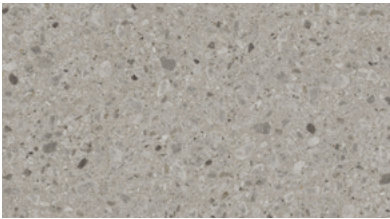

PORCELAIN FINISHES

The hard-wearing and versatile qualities of porcelain stoneware make it an ideal choice for our table collection. Impressive surface hardness withstands wear and scratching while being resistant to chemicals and colour change.

KONE MIX

* All sizes are approximate