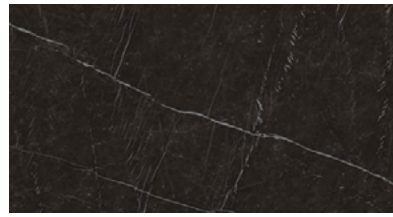

BLACK MAGIC

DARK TOBACCO

EBONISED

These colours are for reference only and are an approximation of the true colours. Samples will be sent out for sign off. Please note, for the 'Natural' finish, as Iroko wood is a natural material, the grain and shades of colour vary, this is not a defect but rather a natural beauty of working with solid wood.

DESERT SOUL

KONE MIX

LIGHT GREY STONE

GREY STONE

SOAP STONE

GRIGIO INTENSO

NERO MARQUINA

EXOTIC WAVE