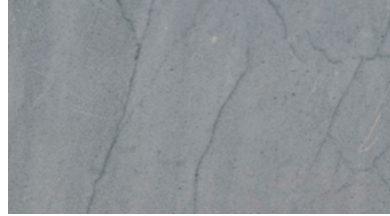

MARBLE FINISHES

ITALIAN MARBLE

High-quality marble sourced from Italy is both beautiful and elegant while being extremely hard-wearing and durable. The honed surface is coated with a spill-resistant sealant perfect for both outdoor and indoor use.

BARDIGLIO

* All sizes are approximate