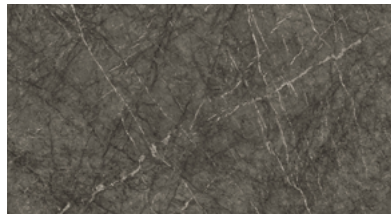

BLACK MAGIC

DARK TOBACCO

EBONISED

These colours are for reference only and are an approximation of the true colours. Samples will be sent out for sign off. Please note, for the 'Natural' finish, as Iroko wood is a natural material, the grain and shades of colour vary, this is not a defect but rather a natural beauty of working with solid wood.

DESERT SOUL

KONE MIX

LIGHT GREY STONE

GREY STONE

SOAP STONE

GRIGIO INTENSO

NERO MARQUINA

EXOTIC WAVE

EXOTIC GREEN

* All sizes are approximate