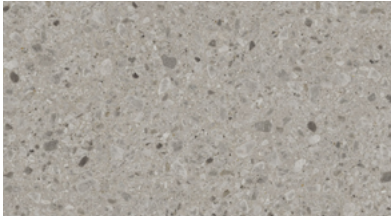

PORCELAIN FINISHES

The hard-wearing and versatile qualities of porcelain stoneware make it an ideal choice for our table collection. Impressive surface hardness withstands wear and scratching while being resistant to chemicals and colour change.

KONE MIX

* All sizes are approximate