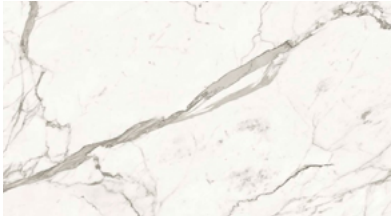

BLACK MAGIC

DARK TOBACCO

EBONISED

These colours are for reference only and are an approximation of the true colours. Samples will be sent out for sign off. Please note, for the 'Natural' finish, as Iroko wood is a natural material, the grain and shades of colour vary, this is not a defect but rather a natural beauty of working with solid wood.

CARRARA

BARDIGLIO

SHARK NOSE

BEVELLED

STRAIGHT

* All sizes are approximate

PORCELAIN FINISHES

The hard-wearing and versatile qualities of porcelain stoneware make it an ideal choice for our table collection. Impressive surface hardness withstands wear and scratching while being resistant to chemicals and colour change.

STATUARIO SUPREMO

CALACATTA PRESTIGIO

CRYSTAL WHITE

BOOST STONE IVORY

TRAVERTINO SAND

TRAVERTINO PEARL

BOOST WHITE

WHITE CLOUD