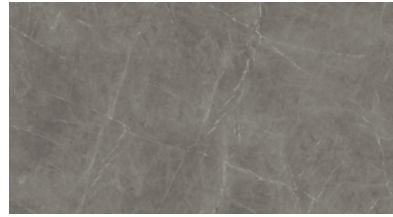

PORCELAIN FINISHES

The hard-wearing and versatile qualities of porcelain stoneware make it an ideal choice for our table collection. Impressive surface hardness withstands wear and scratching while being resistant to chemicals and colour change.

GREY STONE

* All sizes are approximate