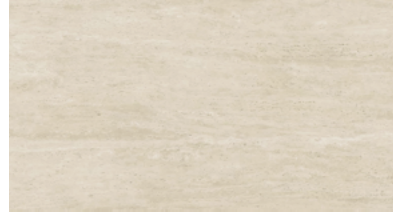

TRAVERTINO PEARL