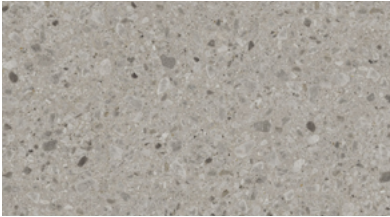

PORCELAIN FINISHES

The hard-wearing and versatile qualities of porcelain stoneware make it an ideal choice for our table collection. Impressive surface hardness withstands wear and scratching while being resistant to chemicals and colour change.

KONE MIX

* All sizes are approximate