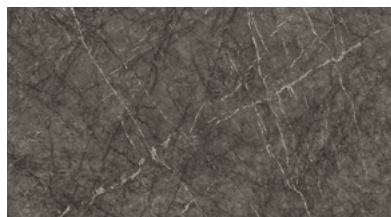

BLACK MAGIC

DARK TOBACCO

EBONISED

These colours are for reference only and are an approximation of the true colours. Samples will be sent out for sign off. Please note, for the 'Natural' finish, as Iroko wood is a natural material, the grain and shades of colour vary, this is not a defect but rather a natural beauty of working with solid wood.

DESERT SOUL

KONE MIX

LIGHT GREY STONE

GREY STONE

SOAP STONE

GRIGIO INTENSO

NERO MARQUINA

EXOTIC WAVE