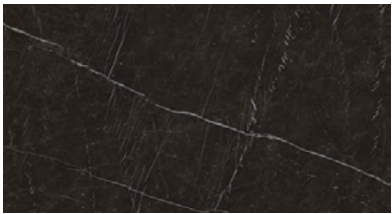

BLACK MAGIC

DARK TOBACCO

EBONISED

These colours are for reference only and are an approximation of the true colours. Samples will be sent out for sign off. Please note, for the 'Natural' finish, as Iroko wood is a natural material, the grain and shades of colour vary, this is not a defect but rather a natural beauty of working with solid wood.

DESERT SOUL

KONE MIX

LIGHT GREY STONE

GREY STONE

SOAP STONE

GRIGIO INTENSO

NERO MARQUINA

EXOTIC WAVE