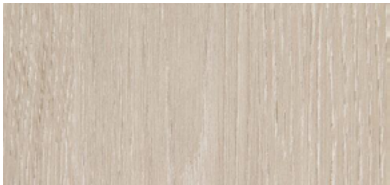

WOOD FINISHES

Coco Wolf furniture pieces are constructed using the very best modern materials to ensure they deliver maximum durability, whatever the weather. Our preferred choice of wood for frames and legs is Iroko, a hardwood renowned for its strength and extreme durability. It flexes with humidity and temperature, minimising the potential for cracking or splintering. It is naturally resistant to decay and is commonly used in demanding marine environments.

WHITE WASH