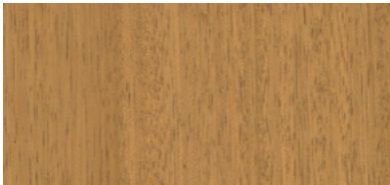

WOOD FINISHES

Coco Wolf furniture pieces are constructed using the very best modern materials to ensure they deliver maximum durability, whatever the weather. Our preferred choice of wood for frames and legs is Iroko, a hardwood renowned for its strength and extreme durability. It flexes with humidity and temperature, minimising the potential for cracking or splintering. It is naturally resistant to decay and is commonly used in demanding marine environments.

NATURAL

These colours are for reference only and are an approximation of the true colours. Samples will be sent out for sign off. Please note, for the 'Natural' finish, as Iroko wood is a natural material, the grain and shades of colour vary, this is not a defect but rather a natural beauty of working with solid wood.

* All sizes are approximate