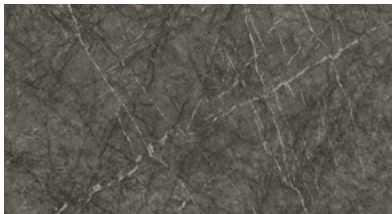

BLACK MAGIC

DARK TOBACCO

EBONISED

These colours are for reference only and are an approximation of the true colours. Samples will be sent out for sign off. Please note, for the 'Natural' finish, as Iroko wood is a natural material, the grain and shades of colour vary, this is not a defect but rather a natural beauty of working with solid wood.

STATUARIO SUPREMO

CALACATTA PRESTIGIO

CRYSTAL WHITE

BOOST STONE IVORY

TRAVERTINO SAND

TRAVERTINO PEARL

BOOST WHITE

WHITE CLOUD

DESERT SOUL

KONE MIX

LIGHT GREY STONE

GREY STONE

SOAP STONE

GRIGIO INTENSO

NERO MARQUINA

EXOTIC WAVE

EXOTIC GREEN

* All sizes are approximate