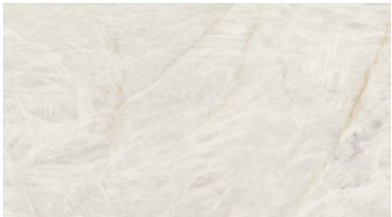

CRYSTAL WHITE