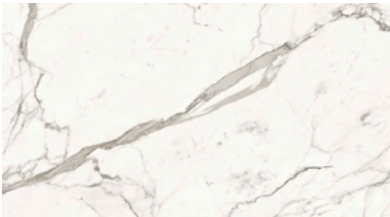

PORCELAIN FINISHES

The hard-wearing and versatile qualities of porcelain stoneware make it an ideal choice for our table collection. Impressive surface hardness withstands wear and scratching while being resistant to chemicals and colour change.

STATUARIO SUPREMO