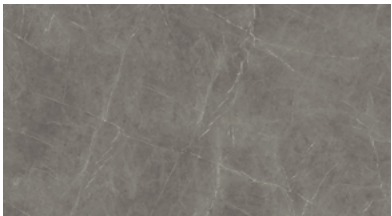

BLACK MAGIC

DARK TOBACCO

EBONISED

These colours are for reference only and are an approximation of the true colours. Samples will be sent out for sign off. Please note, for the 'Natural' finish, as Iroko wood is a natural material, the grain and shades of colour vary, this is not a defect but rather a natural beauty of working with solid wood.

STATUARIO SUPREMO

CALACATTA PRESTIGIO

CRYSTAL WHITE

BOOST STONE IVORY

TRAVERTINO SAND

TRAVERTINO PEARL

BOOST WHITE

WHITE CLOUD

DESERT SOUL

KONE MIX

LIGHT GREY STONE

GREY STONE

SOAP STONE

GRIGIO INTENSO

NERO MARQUINA

EXOTIC WAVE