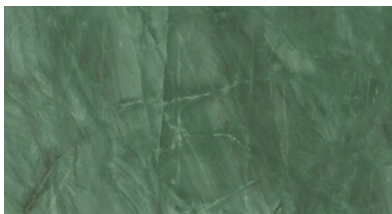

BLACK MAGIC

DARK TOBACCO

EBONISED

These colours are for reference only and are an approximation of the true colours. Samples will be sent out for sign off. Please note, for the 'Natural' finish, as Iroko wood is a natural material, the grain and shades of colour vary, this is not a defect but rather a natural beauty of working with solid wood.

DESERT SOUL

KONE MIX

LIGHT GREY STONE

GREY STONE

SOAP STONE

GRIGIO INTENSO

NERO MARQUINA

EXOTIC WAVE