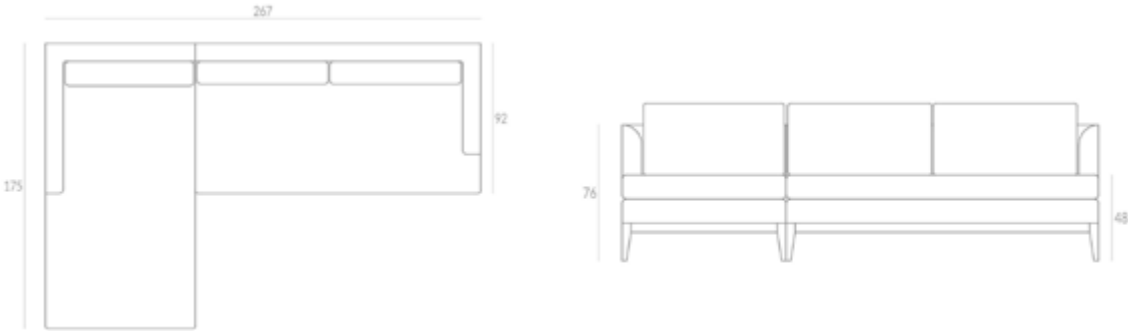

RIGHT ARM / END SECTION

DIMENSIONS (CM): W 175 X D 92 X H 76 X SH 48 X SD 72
FABRIC QUANTITY: 9M PLAIN FABRIC

* All sizes are approximate

CHUCHUMBER MODULAR SOFA

LEFT END / CORNER SECTION

DIMENSIONS (CM):
W 175 X D 92 X H 76 X SH 48 X SD 72
FABRIC QUANTITY: 9M PLAIN FABRIC

RIGHT END / CORNER SECTION

DIMENSIONS (CM):
W 175 X D 92 X H 76 X SH 48 X SD 72
FABRIC QUANTITY: 9M PLAIN FABRIC

LEFT ARM CHAISE

DIMENSIONS (CM):
W 175 X D 92 X H 76 X SH 48 X SD 72
FABRIC QUANTITY: 8M PLAIN FABRIC

* All sizes are approximate

CHUCHUMBER MODULAR SOFA

RIGHT ARM CHAISE

DIMENSIONS (CM):

W 175 X D 92 X H 76 X SH 48 X SD 72

FABRIC QUANTITY: 8M PLAIN FABRIC

2 SEATER SOFA

DIMENSIONS (CM):

W 187 X D 92 X H 76 X SH 48 X SD 72

FABRIC QUANTITY: 10M PLAIN FABRIC

* All sizes are approximate

CHUCHUMBER MODULAR SOFA CONFIGURATIONS

COMPOSITION ONE

LEFT ARM CHAISE / RIGHT CORNER UNIT

COMPOSITION TWO

LEFT END UNIT / RIGHT ARM CHAISE