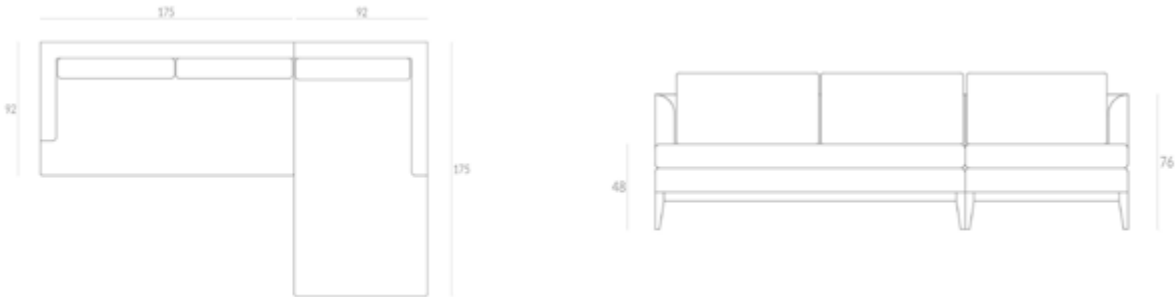

W 187 X D 92 X H 76 X SH 48 X SD 72

FABRIC QUANTITY: 10M PLAIN FABRIC

* All sizes are approximate

CHUCHUMBER MODULAR SOFA CONFIGURATIONS

COMPOSITION ONE

LEFT ARM CHAISE / RIGHT CORNER UNIT

COMPOSITION TWO

LEFT END UNIT / RIGHT ARM CHAISE