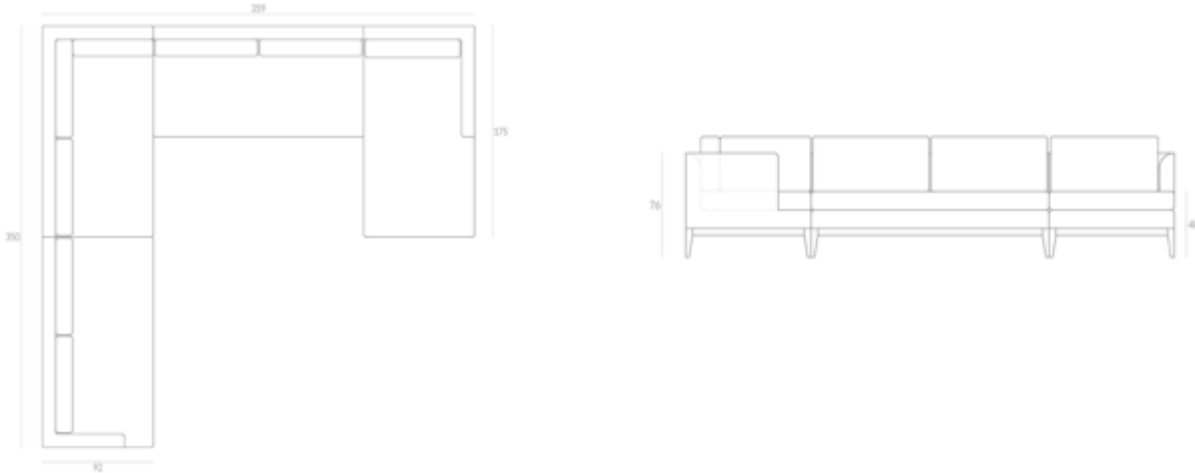

W 187 X D 92 X H 76 X SH 48 X SD 72

FABRIC QUANTITY: 10M PLAIN FABRIC

* All sizes are approximate

CHUCHUMBER MODULAR SOFA CONFIGURATIONS

COMPOSITION ONE

LEFT ARM CHAISE / RIGHT CORNER UNIT

COMPOSITION TWO

LEFT END UNIT / RIGHT ARM CHAISE

COMPOSITION THREE

LEFT END UNIT / RIGHT CORNER UNIT / RIGHT END UNIT

COMPOSITION FOUR

LEFT ARM CHAISE / CENTRE UNIT / RIGHT ARM CHAISE

* All sizes are approximate

CHUCHUMBER MODULAR SOFA CONFIGURATIONS

COMPOSITION FIVE