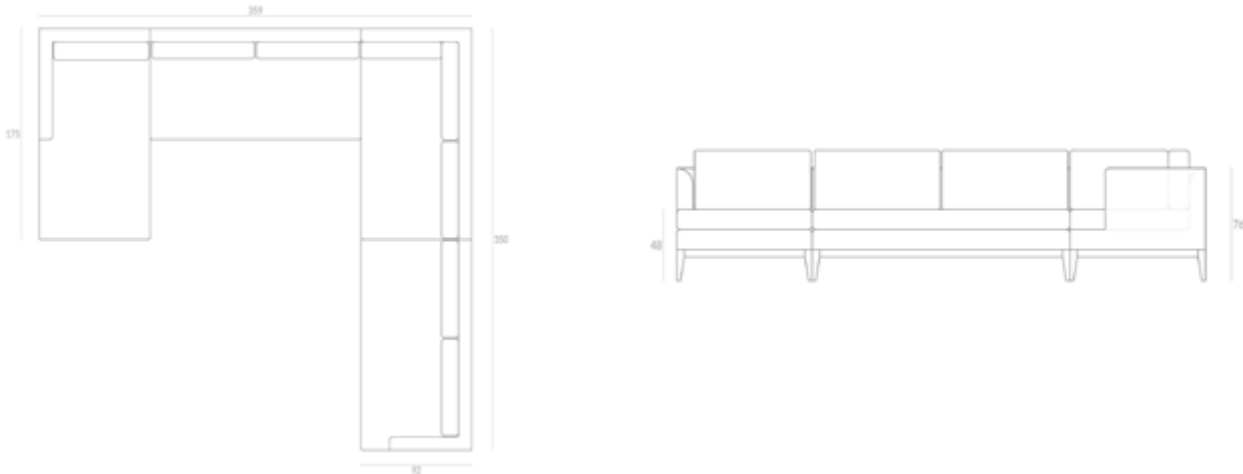

COMPOSITION SIX

LEFT END UNIT / CENTRE SECTION / LEFT CORNER UNIT / RIGHT END UNIT

SPECIFICATIONS

INTERNAL CONSTRUCTION: WBP mortice and tenon joined frame. Integrated drain and marine grade webbing. All exposed wood is Iroko.

CUSHIONS: Patented Peltluxé® fibre cushion interior and padding to seat and frame.

FRAME & LEGS: Solid kiln-dried Iroko wood treated with a highly UV protective, weather-resistant and scratch-resistant finish available in 11 colours.

FEET: Protective rubber base

FABRICS: Coco Wolf House Collection fabrics or COM (Customer's Own Material) on manufacturers approval.

ACCESSORIES:

All weather cover
Additional scatter cushions available on request

* All sizes are approximate