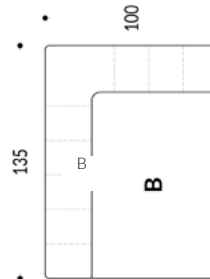

AZUR

MODULAR SOFA

AZUR MODULAR SOFA

LEFT ARM CORNER SECTION - SECTION B

DIMENSIONS (CM):
W 100 X D 135 X H 75 X SH 35 X SD 70
FABRIC QUANTITY: 7.5M PLAIN FABRIC

RIGHT ARM CORNER SECTION - SECTION A

DIMENSIONS (CM):
W 100 X D 135 X H 75 X SH 35 X SD 70
FABRIC QUANTITY: 7.5M PLAIN FABRIC

CENTRE SOFA SECTION - SECTION C

DIMENSIONS (CM):
W 135 X D 100 X H 75 X SH 35 X SD 70
FABRIC QUANTITY: 6M PLAIN FABRIC

* All sizes are approximate

AZUR MODULAR SOFA

OTTOMAN SECTION - - SECTION D

DIMENSIONS (CM): W 100 X D 100 X SH 35

FABRIC QUANTITY: 2.5M PLAIN FABRIC

SPECIFICATIONS

A. RIGHT ARM CORNER SECTION

B. LEFT ARM CORNER SECTION

C. CENTRE SOFA SECTION

D. OTTOMAN SECTION

* All sizes are approximate

AZUR MODULAR SOFA CONFIGURATIONS

COMPOSITION ONE

RIGHT ARM CORNER SECTION / LEFT ARM CORNER SECTION

COMPOSITION TWO

RIGHT ARM CORNER SECTION / CENTRE SOFA SECTION / LEFT ARM CORNER SECTION

COMPOSITION THREE

RIGHT ARM CORNER SECTION / CENTRE SOFA SECTION / LEFT ARM CORNER SECTION / OTTOMAN