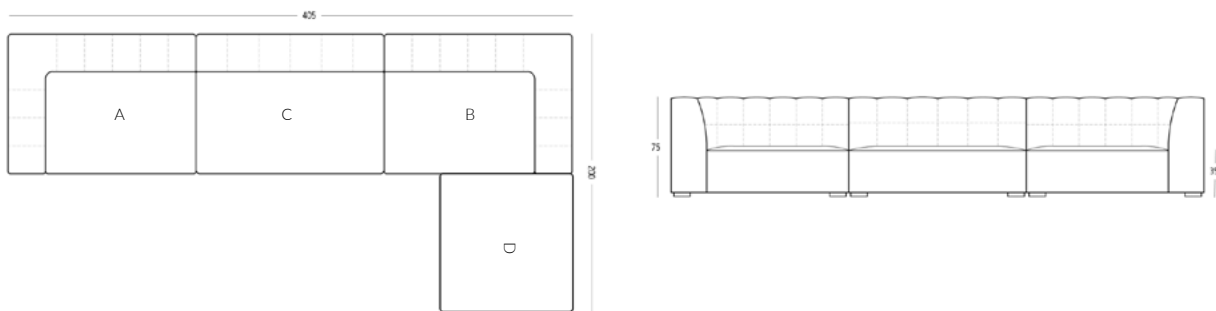

AZUR

MODULAR SOFA

AZUR MODULAR SOFA

LEFT ARM CORNER SECTION - SECTION B

DIMENSIONS (CM):
W 100 X D 135 X H 75 X SH 35 X SD 70
FABRIC QUANTITY: 7.5M PLAIN FABRIC

RIGHT ARM CORNER SECTION - SECTION A

DIMENSIONS (CM):
W 100 X D 135 X H 75 X SH 35 X SD 70
FABRIC QUANTITY: 7.5M PLAIN FABRIC

CENTRE SOFA SECTION - SECTION C

DIMENSIONS (CM):
W 135 X D 100 X H 75 X SH 35 X SD 70
FABRIC QUANTITY: 6M PLAIN FABRIC

* All sizes are approximate

AZUR MODULAR SOFA

OTTOMAN SECTION - - SECTION D

DIMENSIONS (CM): W 100 X D 100 X SH 35

COMPOSITION ONE

RIGHT ARM CORNER SECTION / LEFT ARM CORNER SECTION

COMPOSITION TWO

RIGHT ARM CORNER SECTION / CENTRE SOFA SECTION / LEFT ARM CORNER SECTION

COMPOSITION THREE

RIGHT ARM CORNER SECTION / CENTRE SOFA SECTION / LEFT ARM CORNER SECTION / OTTOMAN

COMPOSITION FOUR

RIGHT ARM CORNER SECTION / CENTRE SOFA SECTION / LEFT ARM CORNER SECTION / OTTOMAN

* All sizes are approximate

AZUR MODULAR SOFA CONFIGURATIONS

COMPOSITION FIVE

RIGHT ARM CORNER SECTION / CENTRE SOFA SECTION / RIGHT ARM CORNER SECTION / LEFT ARM CORNER SECTION