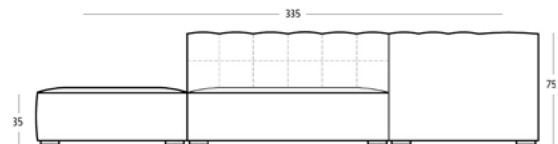

COMPOSITION FOUR

RIGHT ARM CORNER SECTION / CENTRE SOFA SECTION / LEFT ARM CORNER SECTION / OTTOMAN

* All sizes are approximate

AZUR MODULAR SOFA CONFIGURATIONS

COMPOSITION FIVE

RIGHT ARM CORNER SECTION / CENTRE SOFA SECTION / RIGHT ARM CORNER SECTION / LEFT ARM CORNER SECTION

COMPOSITION SIX

LEFT ARM CORNER SECTION / 2 X CENTER SOFA SECTION / RIGHT ARM CORNER SECTION / 2 X OTTOMANS

COMPOSITION SEVEN

RIGHT ARM CORNER SECTION / 2 X CENTRE SOFA SECTION / LEFT ARM CORNER SECTION / OTTOMAN