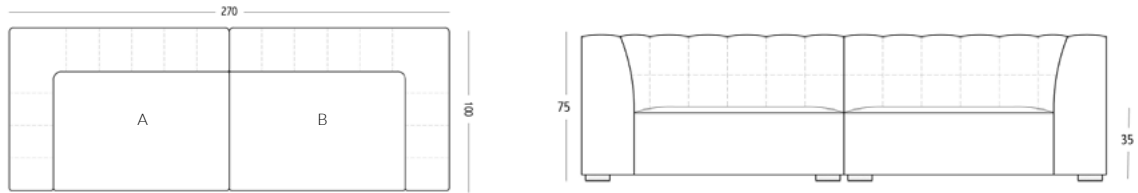

AZUR

MODULAR SOFA

AZUR MODULAR SOFA

LEFT ARM CORNER SECTION - SECTION B

DIMENSIONS (CM):
W 100 X D 135 X H 75 X SH 35 X SD 70
FABRIC QUANTITY: 7.5M PLAIN FABRIC

RIGHT ARM CORNER SECTION - SECTION A

DIMENSIONS (CM):
W 100 X D 135 X H 75 X SH 35 X SD 70
FABRIC QUANTITY: 7.5M PLAIN FABRIC

CENTRE SOFA SECTION - SECTION C

DIMENSIONS (CM):
W 135 X D 100 X H 75 X SH 35 X SD 70
FABRIC QUANTITY: 6M PLAIN FABRIC

* All sizes are approximate

AZUR MODULAR SOFA

OTTOMAN SECTION - - SECTION D

DIMENSIONS (CM): W 100 X D 100 X SH 35

FABRIC QUANTITY: 2.5M PLAIN FABRIC

SPECIFICATIONS

A. RIGHT ARM CORNER SECTION

B. LEFT ARM CORNER SECTION

C. CENTRE SOFA SECTION

D. OTTOMAN SECTION

* All sizes are approximate

AZUR MODULAR SOFA CONFIGURATIONS

COMPOSITION ONE

RIGHT ARM CORNER SECTION / LEFT ARM CORNER SECTION

COMPOSITION TWO

RIGHT ARM CORNER SECTION / CENTRE SOFA SECTION / LEFT ARM CORNER SECTION

COMPOSITION THREE

RIGHT ARM CORNER SECTION / CENTRE SOFA SECTION / LEFT ARM CORNER SECTION / OTTOMAN