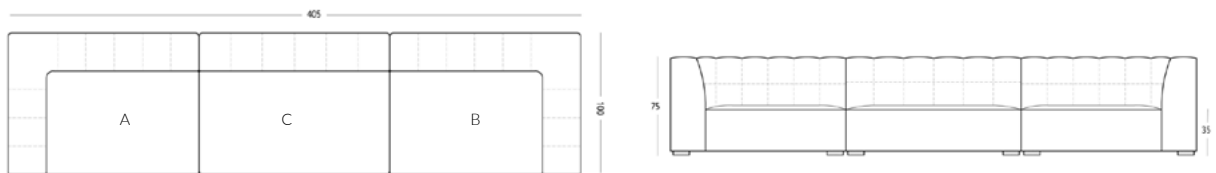

AZUR

MODULAR SOFA

AZUR MODULAR SOFA

LEFT ARM CORNER SECTION - SECTION B

DIMENSIONS (CM):
W 100 X D 135 X H 75 X SH 35 X SD 70
FABRIC QUANTITY: 7.5M PLAIN FABRIC

RIGHT ARM CORNER SECTION - SECTION A

DIMENSIONS (CM):
W 100 X D 135 X H 75 X SH 35 X SD 70
FABRIC QUANTITY: 7.5M PLAIN FABRIC

CENTRE SOFA SECTION - SECTION C

DIMENSIONS (CM):
W 135 X D 100 X H 75 X SH 35 X SD 70
FABRIC QUANTITY: 6M PLAIN FABRIC

* All sizes are approximate

AZUR MODULAR SOFA

OTTOMAN SECTION - - SECTION D

DIMENSIONS (CM): W 100 X D 100 X SH 35

FABRIC QUANTITY: 2.5M PLAIN FABRIC

SPECIFICATIONS

A. RIGHT ARM CORNER SECTION

B. LEFT ARM CORNER SECTION

C. CENTRE SOFA SECTION

D. OTTOMAN SECTION

* All sizes are approximate

AZUR MODULAR SOFA CONFIGURATIONS

COMPOSITION ONE

RIGHT ARM CORNER SECTION / LEFT ARM CORNER SECTION

COMPOSITION TWO

RIGHT ARM CORNER SECTION / CENTRE SOFA SECTION / LEFT ARM CORNER SECTION

COMPOSITION THREE

RIGHT ARM CORNER SECTION / CENTRE SOFA SECTION / LEFT ARM CORNER SECTION / OTTOMAN