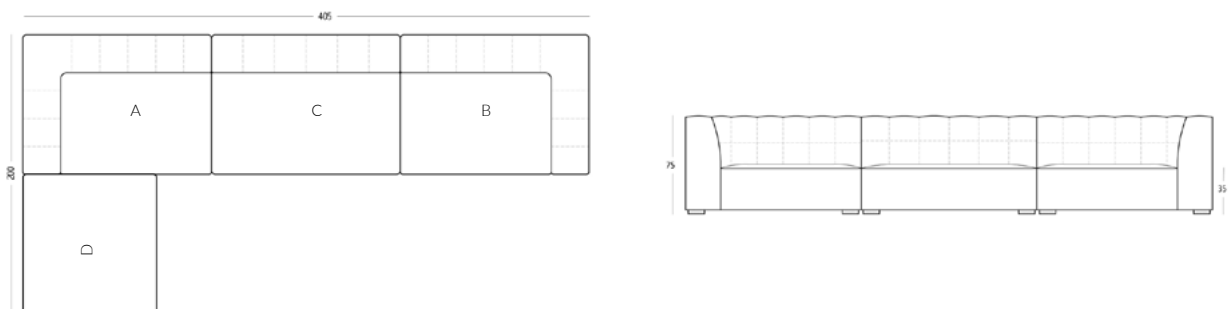

AZUR

MODULAR SOFA

AZUR MODULAR SOFA

LEFT ARM CORNER SECTION - SECTION B

DIMENSIONS (CM):
W 100 X D 135 X H 75 X SH 35 X SD 70
FABRIC QUANTITY: 7.5M PLAIN FABRIC

RIGHT ARM CORNER SECTION - SECTION A

DIMENSIONS (CM):
W 100 X D 135 X H 75 X SH 35 X SD 70
FABRIC QUANTITY: 7.5M PLAIN FABRIC

CENTRE SOFA SECTION - SECTION C

DIMENSIONS (CM):
W 135 X D 100 X H 75 X SH 35 X SD 70
FABRIC QUANTITY: 6M PLAIN FABRIC

* All sizes are approximate

AZUR MODULAR SOFA

OTTOMAN SECTION - - SECTION D

DIMENSIONS (CM): W 100 X D 100 X SH 35

COMPOSITION ONE

RIGHT ARM CORNER SECTION / LEFT ARM CORNER SECTION

COMPOSITION TWO

RIGHT ARM CORNER SECTION / CENTRE SOFA SECTION / LEFT ARM CORNER SECTION

COMPOSITION THREE

RIGHT ARM CORNER SECTION / CENTRE SOFA SECTION / LEFT ARM CORNER SECTION / OTTOMAN

COMPOSITION FOUR

RIGHT ARM CORNER SECTION / CENTRE SOFA SECTION / LEFT ARM CORNER SECTION / OTTOMAN

* All sizes are approximate

AZUR MODULAR SOFA CONFIGURATIONS

COMPOSITION FIVE

RIGHT ARM CORNER SECTION / CENTRE SOFA SECTION / RIGHT ARM CORNER SECTION / LEFT ARM CORNER SECTION