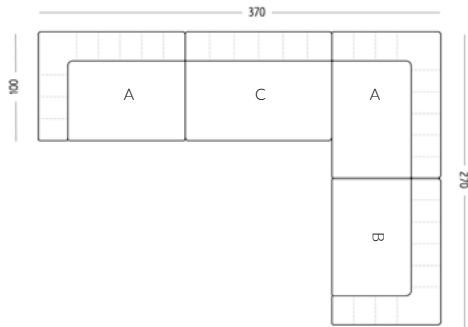

AZUR

MODULAR SOFA

AZUR MODULAR SOFA

LEFT ARM CORNER SECTION - SECTION B

DIMENSIONS (CM):
W 100 X D 135 X H 75 X SH 35 X SD 70
FABRIC QUANTITY: 7.5M PLAIN FABRIC

RIGHT ARM CORNER SECTION - SECTION A

DIMENSIONS (CM):
W 100 X D 135 X H 75 X SH 35 X SD 70
FABRIC QUANTITY: 7.5M PLAIN FABRIC

CENTRE SOFA SECTION - SECTION C

DIMENSIONS (CM):
W 135 X D 100 X H 75 X SH 35 X SD 70
FABRIC QUANTITY: 6M PLAIN FABRIC

* All sizes are approximate

AZUR MODULAR SOFA

OTTOMAN SECTION - - SECTION D

DIMENSIONS (CM): W 100 X D 100 X SH 35

COMPOSITION ONE

RIGHT ARM CORNER SECTION / LEFT ARM CORNER SECTION

COMPOSITION TWO

RIGHT ARM CORNER SECTION / CENTRE SOFA SECTION / LEFT ARM CORNER SECTION

COMPOSITION THREE

RIGHT ARM CORNER SECTION / CENTRE SOFA SECTION / LEFT ARM CORNER SECTION / OTTOMAN

COMPOSITION FOUR

RIGHT ARM CORNER SECTION / CENTRE SOFA SECTION / LEFT ARM CORNER SECTION / OTTOMAN

* All sizes are approximate

AZUR MODULAR SOFA CONFIGURATIONS

COMPOSITION FIVE

RIGHT ARM CORNER SECTION / CENTRE SOFA SECTION / RIGHT ARM CORNER SECTION / LEFT ARM CORNER SECTION