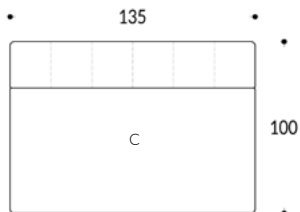

AZUR

MODULAR SOFA

AZUR MODULAR SOFA

LEFT ARM CORNER SECTION - SECTION B

DIMENSIONS (CM):
W 100 X D 135 X H 75 X SH 35 X SD 70
FABRIC QUANTITY: 7.5M PLAIN FABRIC

RIGHT ARM CORNER SECTION - SECTION A

DIMENSIONS (CM):
W 100 X D 135 X H 75 X SH 35 X SD 70
FABRIC QUANTITY: 7.5M PLAIN FABRIC

CENTRE SOFA SECTION - SECTION C

DIMENSIONS (CM):
W 135 X D 100 X H 75 X SH 35 X SD 70
FABRIC QUANTITY: 6M PLAIN FABRIC

* All sizes are approximate

AZUR MODULAR SOFA

OTTOMAN SECTION - - SECTION D

DIMENSIONS (CM): W 100 X D 100 X SH 35

FABRIC QUANTITY: 2.5M PLAIN FABRIC

SPECIFICATIONS

A. RIGHT ARM CORNER SECTION

B. LEFT ARM CORNER SECTION

C. CENTRE SOFA SECTION

D. OTTOMAN SECTION

* All sizes are approximate

AZUR MODULAR SOFA CONFIGURATIONS