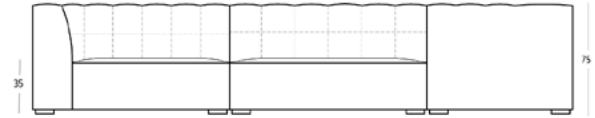

CENTRE SOFA SECTION - SECTION C

DIMENSIONS (CM):
W 135 X D 100 X H 75 X SH 35 X SD 70
FABRIC QUANTITY: 6M PLAIN FABRIC

* All sizes are approximate

AZUR MODULAR SOFA

OTTOMAN SECTION - - SECTION D

DIMENSIONS (CM): W 100 X D 100 X SH 35

COMPOSITION ONE

RIGHT ARM CORNER SECTION / LEFT ARM CORNER SECTION

COMPOSITION TWO

RIGHT ARM CORNER SECTION / CENTRE SOFA SECTION / LEFT ARM CORNER SECTION

COMPOSITION THREE

RIGHT ARM CORNER SECTION / CENTRE SOFA SECTION / LEFT ARM CORNER SECTION / OTTOMAN

COMPOSITION FOUR

RIGHT ARM CORNER SECTION / CENTRE SOFA SECTION / LEFT ARM CORNER SECTION / OTTOMAN

* All sizes are approximate

AZUR MODULAR SOFA CONFIGURATIONS

COMPOSITION FIVE

RIGHT ARM CORNER SECTION / CENTRE SOFA SECTION / RIGHT ARM CORNER SECTION / LEFT ARM CORNER SECTION

COMPOSITION SIX

LEFT ARM CORNER SECTION / 2 X CENTER SOFA SECTION / RIGHT ARM CORNER SECTION / 2 X OTTOMANS

COMPOSITION SEVEN

RIGHT ARM CORNER SECTION / 2 X CENTRE SOFA SECTION / LEFT ARM CORNER SECTION / OTTOMAN