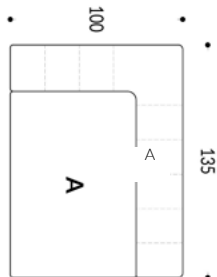

AZUR

MODULAR SOFA

AZUR MODULAR SOFA

LEFT ARM CORNER SECTION - SECTION B

DIMENSIONS (CM):
W 100 X D 135 X H 75 X SH 35 X SD 70
FABRIC QUANTITY: 7.5M PLAIN FABRIC

RIGHT ARM CORNER SECTION - SECTION A

DIMENSIONS (CM):
W 100 X D 135 X H 75 X SH 35 X SD 70
FABRIC QUANTITY: 7.5M PLAIN FABRIC

CENTRE SOFA SECTION - SECTION C

DIMENSIONS (CM):
W 135 X D 100 X H 75 X SH 35 X SD 70
FABRIC QUANTITY: 6M PLAIN FABRIC

* All sizes are approximate

AZUR MODULAR SOFA

OTTOMAN SECTION - - SECTION D

DIMENSIONS (CM): W 100 X D 100 X SH 35

FABRIC QUANTITY: 2.5M PLAIN FABRIC

SPECIFICATIONS

A. RIGHT ARM CORNER SECTION

B. LEFT ARM CORNER SECTION

C. CENTRE SOFA SECTION

D. OTTOMAN SECTION

* All sizes are approximate

AZUR MODULAR SOFA CONFIGURATIONS