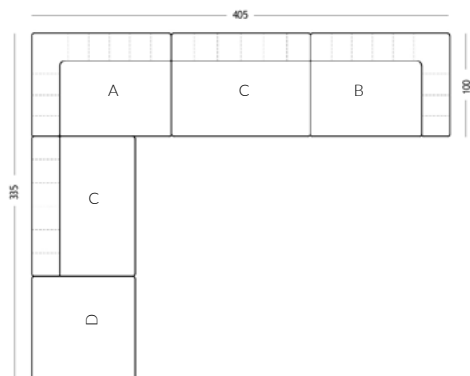

AZUR

MODULAR SOFA

AZUR MODULAR SOFA

LEFT ARM CORNER SECTION - SECTION B

DIMENSIONS (CM):
W 100 X D 135 X H 75 X SH 35 X SD 70
FABRIC QUANTITY: 7.5M PLAIN FABRIC

RIGHT ARM CORNER SECTION - SECTION A

DIMENSIONS (CM):
W 100 X D 135 X H 75 X SH 35 X SD 70
FABRIC QUANTITY: 7.5M PLAIN FABRIC

COMPOSITION ONE

RIGHT ARM CORNER SECTION / LEFT ARM CORNER SECTION

COMPOSITION TWO

RIGHT ARM CORNER SECTION / CENTRE SOFA SECTION / LEFT ARM CORNER SECTION

COMPOSITION THREE

RIGHT ARM CORNER SECTION / CENTRE SOFA SECTION / LEFT ARM CORNER SECTION / OTTOMAN

COMPOSITION FOUR

RIGHT ARM CORNER SECTION / CENTRE SOFA SECTION / LEFT ARM CORNER SECTION / OTTOMAN

* All sizes are approximate

AZUR MODULAR SOFA CONFIGURATIONS

COMPOSITION FIVE

RIGHT ARM CORNER SECTION / CENTRE SOFA SECTION / RIGHT ARM CORNER SECTION / LEFT ARM CORNER SECTION

COMPOSITION SIX

LEFT ARM CORNER SECTION / 2 X CENTER SOFA SECTION / RIGHT ARM CORNER SECTION / 2 X OTTOMANS

COMPOSITION SEVEN

RIGHT ARM CORNER SECTION / 2 X CENTRE SOFA SECTION / LEFT ARM CORNER SECTION / OTTOMAN