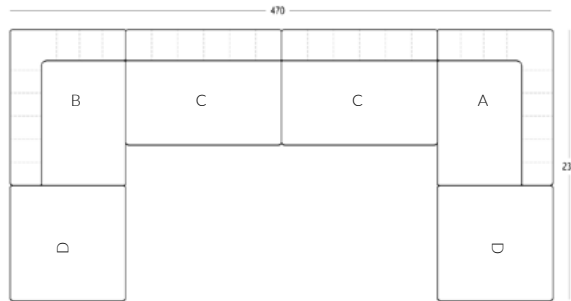

CENTRE SOFA SECTION - SECTION C

DIMENSIONS (CM):
W 135 X D 100 X H 75 X SH 35 X SD 70
FABRIC QUANTITY: 6M PLAIN FABRIC

* All sizes are approximate

AZUR MODULAR SOFA

OTTOMAN SECTION - - SECTION D

DIMENSIONS (CM): W 100 X D 100 X SH 35

COMPOSITION ONE

RIGHT ARM CORNER SECTION / LEFT ARM CORNER SECTION

COMPOSITION TWO

RIGHT ARM CORNER SECTION / CENTRE SOFA SECTION / LEFT ARM CORNER SECTION

COMPOSITION THREE

RIGHT ARM CORNER SECTION / CENTRE SOFA SECTION / LEFT ARM CORNER SECTION / OTTOMAN

COMPOSITION FOUR

RIGHT ARM CORNER SECTION / CENTRE SOFA SECTION / LEFT ARM CORNER SECTION / OTTOMAN

* All sizes are approximate

AZUR MODULAR SOFA CONFIGURATIONS

COMPOSITION FIVE

RIGHT ARM CORNER SECTION / CENTRE SOFA SECTION / RIGHT ARM CORNER SECTION / LEFT ARM CORNER SECTION

COMPOSITION SIX

LEFT ARM CORNER SECTION / 2 X CENTER SOFA SECTION / RIGHT ARM CORNER SECTION / 2 X OTTOMANS

COMPOSITION SEVEN

RIGHT ARM CORNER SECTION / 2 X CENTRE SOFA SECTION / LEFT ARM CORNER SECTION / OTTOMAN