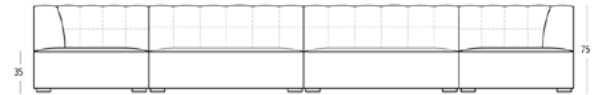

CENTRE SOFA SECTION - SECTION C

DIMENSIONS (CM):
W 135 X D 100 X H 75 X SH 35 X SD 70
FABRIC QUANTITY: 6M PLAIN FABRIC

* All sizes are approximate

AZUR MODULAR SOFA

OTTOMAN SECTION - - SECTION D

DIMENSIONS (CM): W 100 X D 100 X SH 35

COMPOSITION ONE

RIGHT ARM CORNER SECTION / LEFT ARM CORNER SECTION

COMPOSITION TWO

RIGHT ARM CORNER SECTION / CENTRE SOFA SECTION / LEFT ARM CORNER SECTION

COMPOSITION THREE

RIGHT ARM CORNER SECTION / CENTRE SOFA SECTION / LEFT ARM CORNER SECTION / OTTOMAN

COMPOSITION FOUR

RIGHT ARM CORNER SECTION / CENTRE SOFA SECTION / LEFT ARM CORNER SECTION / OTTOMAN

* All sizes are approximate

AZUR MODULAR SOFA CONFIGURATIONS

COMPOSITION FIVE

RIGHT ARM CORNER SECTION / CENTRE SOFA SECTION / RIGHT ARM CORNER SECTION / LEFT ARM CORNER SECTION

COMPOSITION SIX

LEFT ARM CORNER SECTION / 2 X CENTER SOFA SECTION / RIGHT ARM CORNER SECTION / 2 X OTTOMANS

COMPOSITION SEVEN

RIGHT ARM CORNER SECTION / 2 X CENTRE SOFA SECTION / LEFT ARM CORNER SECTION / OTTOMAN