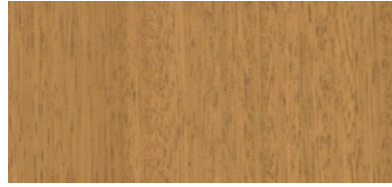

WOOD FINISHES

Coco Wolf furniture pieces are constructed using the very best modern materials to ensure they deliver maximum durability, whatever the weather. Our preferred choice of wood for frames and legs is Iroko, a hardwood renowned for its strength and extreme durability. It flexes with humidity and temperature, minimising the potential for cracking or splintering. It is naturally resistant to decay and is commonly used in demanding marine environments.

NATURAL

These colours are for reference only and are an approximation of the true colours. Samples will be sent out for sign off. Please note, for the 'Natural' finish, as Iroko wood is a natural material, the grain and shades of colour vary, this is not a defect but rather a natural beauty of working with solid wood.

* All sizes are approximate