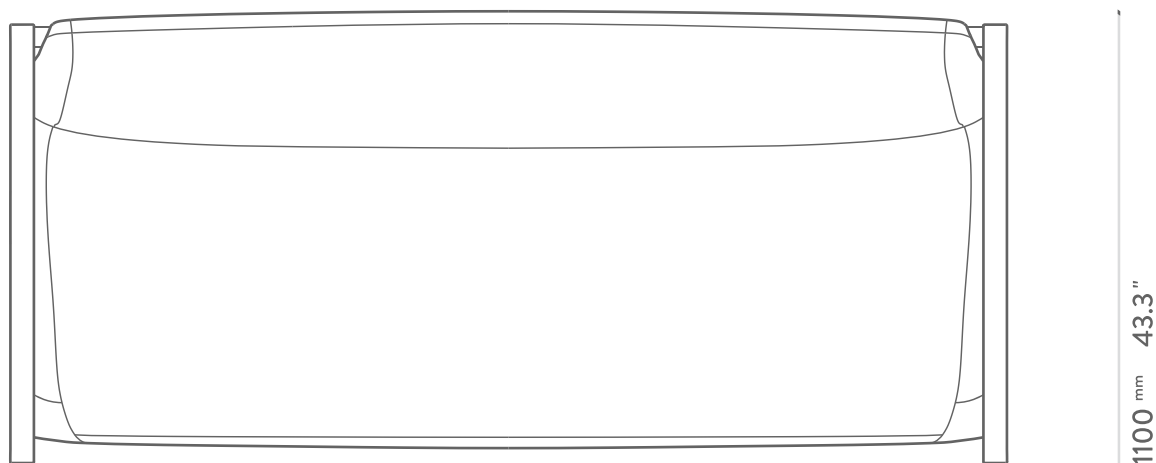

myface
OUTDOOR DESIGN®

PRODUCT SPECS

SACCU sofa

OVERVIEW

SACCU sofa

PEACEFUL, SERENE AND RELAXING MOMENTS IN THE CLOUDS.

With Saccu sofa, Myface intends to shorten the distance that separates Men from these wondrous steam forms, taking the surrounding outdoor one step closer to the sky with a comfortable and relaxing outdoor lounging.

YEAR	TYPE	COLLECTION	CONSTRUCTION
2020	Sofa	Myface	Giant acrylic fabric cushion held by synthetic leatherstraps. Lacquered and brushed stainless steel frame and structure.

DIMENSIONS

WIDTH	DEPTH	HEIGHT
2500 mm	1100 mm	650 mm
98.4"	43.3"	25.6"