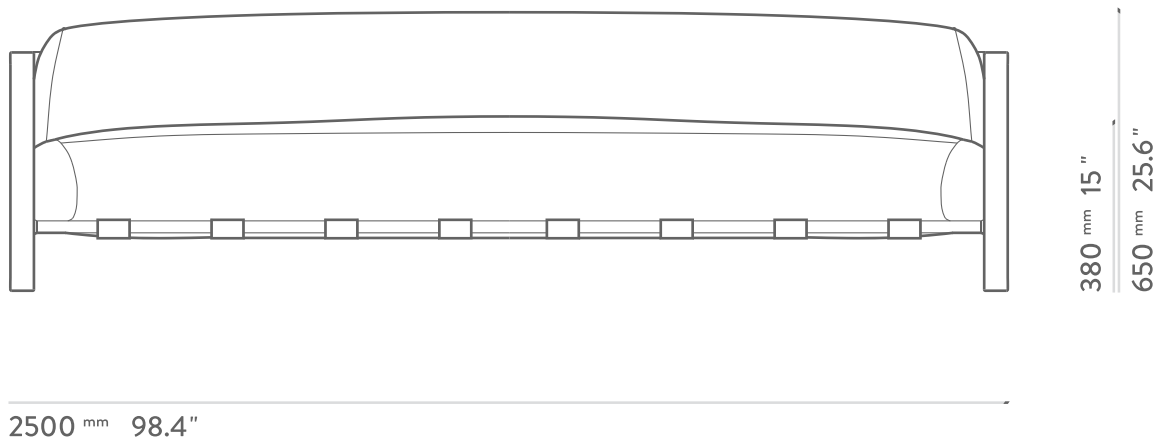

YEAR	TYPE	COLLECTION	CONSTRUCTION
2020	Sofa	Myface	Giant acrylic fabric cushion held by synthetic leatherstraps. Lacquered and brushed stainless steel frame and structure.

DIMENSIONS

WIDTH	DEPTH	HEIGHT
2500 mm	1100 mm	650 mm
98.4"	43.3"	25.6"