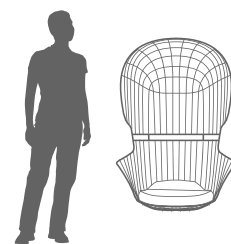

CASA
DESIGN
GROUP

PRODUCT SPECS

NODO hanging armchair

OVERVIEW

NODO hanging armchair

DISTINCTIVE SELECTION OF CONTEMPORARY LIGHTNESS.

Nodo chair's attractive golden lines emphasize attention to detail and construction, seeking to add a touch of delicacy and lightness to a contemporary outdoor setting, with premium materials and luxury finishes.

YEAR	TYPE	COLLECTION	CONSTRUCTION
2021	Hanging armchair	Myface	Gold, nickel or copper plated stainless steel mesh and acrylic fabric cushions.

DIMENSIONS

WIDTH

780 mm
30.7"

DEPTH

600 mm
23.6"

HEIGHT

1200 mm
47.2"

FIXING SYSTEM

Ceiling Fixing System

Ceiling part clamping system is made with 4 x M8 screws.

The clamping base / ceiling support must be strong enough to support the weight of the chair and user.

The chair has a weight of 32kg and the padlock is prepared to hold more than 300kg.