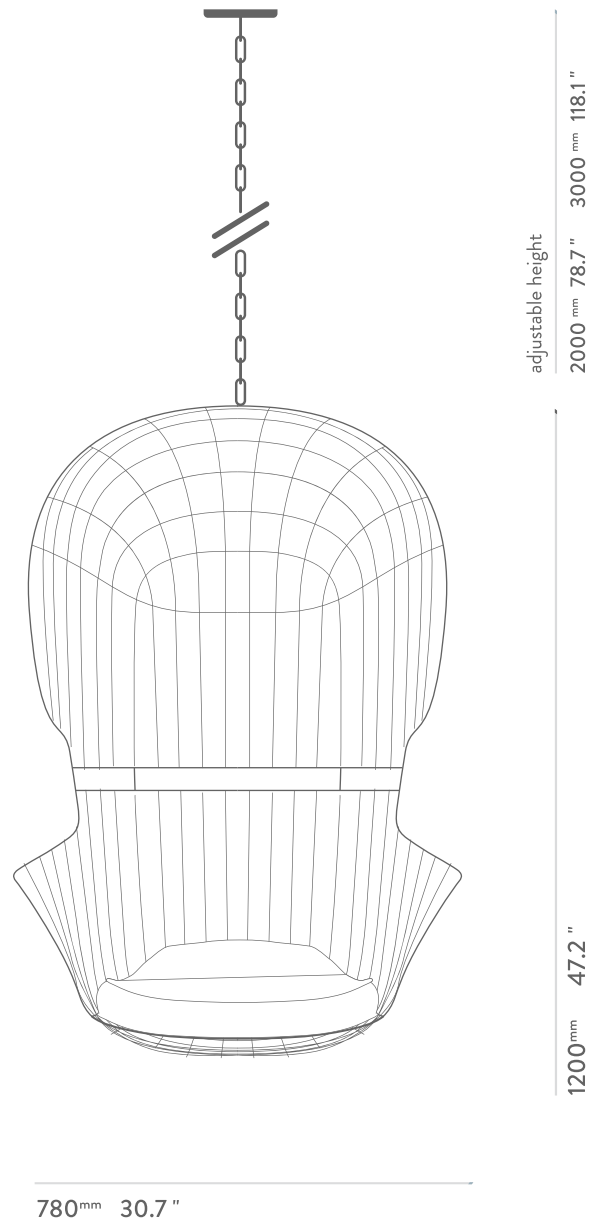

CASA
DESIGN
GROUP

PRODUCT SPECS

NODO hanging armchair

OVERVIEW

NODO hanging armchair

DISTINCTIVE SELECTION OF CONTEMPORARY LIGHTNESS.

Nodo chair's attractive golden lines emphasize attention to detail and construction, seeking to add a touch of delicacy and lightness to a contemporary outdoor setting, with premium materials and luxury finishes.

YEAR	TYPE	COLLECTION	CONSTRUCTION
2021	Hanging armchair	Myface	Gold, nickel or copper plated stainless steel mesh and acrylic fabric cushions.

DIMENSIONS

WIDTH

780 mm
30.7"

DEPTH

600 mm
23.6"

HEIGHT

1200 mm
47.2"

FIXING SYSTEM

Ceiling Fixing System

Ceiling part clamping system is made with 4 x M8 screws.

The clamping base / ceiling support must be strong enough to support the weight of the chair and user.

The chair has a weight of 32kg and the padlock is prepared to hold more than 300kg.