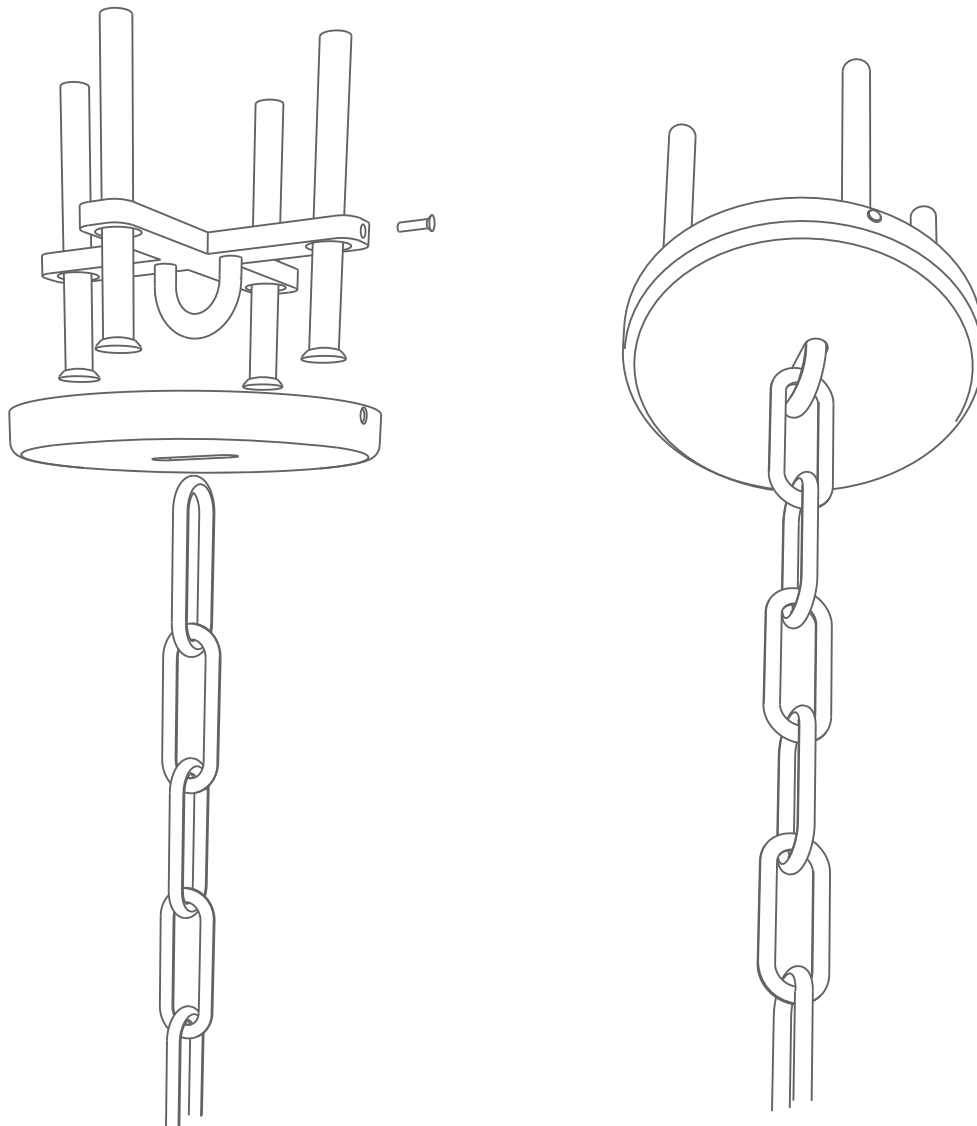

CASA
DESIGN
GROUP

PRODUCT SPECS

NODO hanging armchair

OVERVIEW

NODO hanging armchair

DISTINCTIVE SELECTION OF CONTEMPORARY LIGHTNESS.

Nodo chair's attractive golden lines emphasize attention to detail and construction, seeking to add a touch of delicacy and lightness to a contemporary outdoor setting, with premium materials and luxury finishes.

YEAR	TYPE	COLLECTION	CONSTRUCTION
2021	Hanging armchair	Myface	Gold, nickel or copper plated stainless steel mesh and acrylic fabric cushions.

DIMENSIONS

WIDTH

780 mm
30.7"

DEPTH

600 mm
23.6"

HEIGHT

1200 mm
47.2"

FIXING SYSTEM

Ceiling Fixing System

Ceiling part clamping system is made with 4 x M8 screws.

The clamping base / ceiling support must be strong enough to support the weight of the chair and user.

The chair has a weight of 32kg and the padlock is prepared to hold more than 300kg.