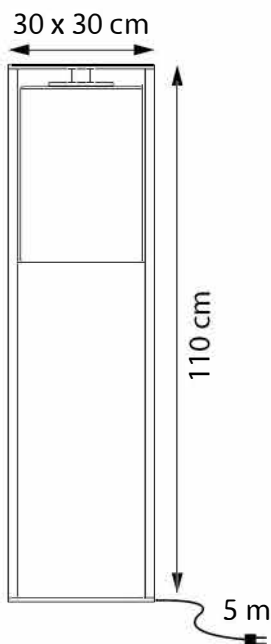

PRODUCT SHEET

DOME MOVE

REF: DOMEM...

Royal Botania.com
Belgian outdoor lighting

TECHNICAL INFO

REFERENCE BLACK FRAME	DOMEMBCL
	DOMEMBSM
	DOMEMBAM
REFERENCE WHITE FRAME	DOMEMWCL
	DOMEMWSM
	DOMEMWAM

DIMENSIONS

WIDTH	30 CM
DEPTH	30 CM
HEIGHT	110 CM

MATERIALS

POWDERCOATED ALUMINIUM
WHITE OR BLACK

HANDMADE GLASS CLEAR /
AMBER OR SMOKE

LIGHT SOURCE

LAMP	DECORATIVE LED FILAMENT INCLUDED
POWER IN	220V / E27
LIGHT OUTPUT	300lm
COLOR TEMPERATURE	2200K
IP RATING	IP 43