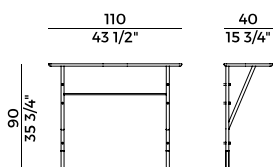

889/CS
consolle a parete \ wall console