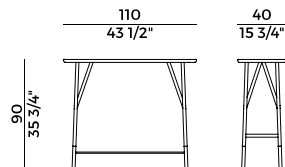

889/CSF
consolle \ console