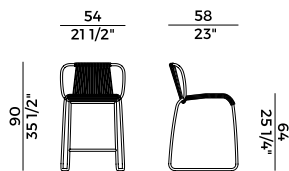

945/S
sgabello basso \ counterstool