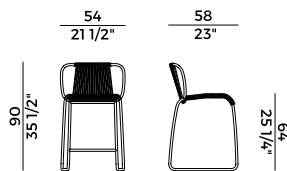

945/S
sgabello basso \ counterstool