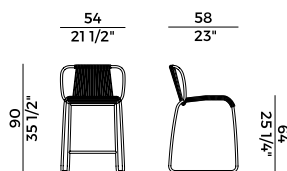

945/S
sgabello basso \ counterstool