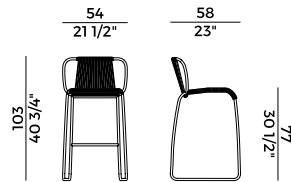

- Embossed white painted metal and hemp nautical rope
- Embossed anthracite painted metal and Red grape rope.

945
sedia \ chair

945/L
poltrona \ armchair

945/S
sgabello basso \ counterstool

945/A
sgabello alto \ barstool