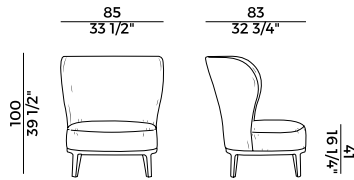

Collezione Spring \
Spring collection

Collezione di sedute in massello di faggio e tavolini con struttura in massello di frassino.
Divano, poltrona lounge e pouf imbottiti in poliuretano espanso ignifugo.
Tavolini con piano in frassino, marmo o vetro retro verniciato.
Finiture e rivestimenti di collezione.

Collection of solid beech seats and coffee tables with solid ash wood frame.
Upholstered sofa, lounge chair and pouf with fire retardant polyurethane foam padding.
Coffee tables with ash wood, marble or back-painted glass top.
Materials and coverings as per collection.

841/P
lounge \ lounge armchair