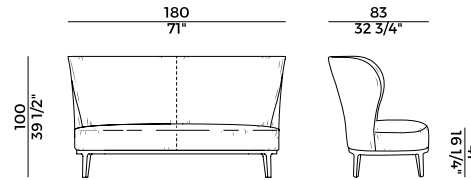

841/D
divano \ sofa