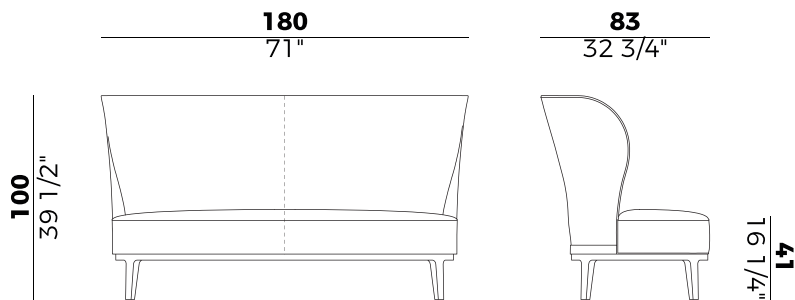

Informazioni tecniche \ *Technical information*

Descrizione tecnica \ *Technical description*

Divano imbottito in poliuretano espanso ignifugo. Struttura in massello di faggio. Finiture e rivestimenti di collezione.

Upholstered sofa with fire retardant polyurethane foam padding. Solid beech wood frame. Materials and coverings as per collection.

Dimensioni \ *Dimensions*

Consumi stoffe \ *Fabric and leather requirements*

FABRIC/LEATHER REQUIREMENTS				FABRIC/LEATHER REQUIREMENTS			
		x1	x2			x1	x2
	H 140	ml 6,00	ml 12,00		H 140	yd 6.60	yd 13.20
	LEATHER	m² 22,50			LEATHER	ft² 243	

BIMATERIAL

1. SEAT EDGE				1. SEAT EDGE			
		x1	x2			x1	x2
	H 140				H 140		
	LEATHER	m² 13,00			LEATHER	ft² 140	
2. SEAT				2. SEAT			
		x1	x2			x1	x2
	H 140	ml 3,20	ml 6,40		H 140	yd 3.50	yd 7.00
	LEATHER				LEATHER		

PACKAGING

1 x crt = m³ 1.80

gross weight - Kg 68