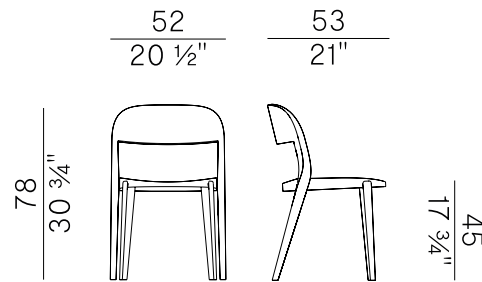

Minima is the new chair entirely made out of wood, designed by Mario Ferrarini, developed from the idea to create a welcoming and robust object with fluid and energetic lines. It is a reassuring project in its precise and accurate vision that stand out for its thoughtful details and rigorous profile. The plywood of the seat and the backrest is designed following a sinuous harmony and the legs in solid ash wood are worked to accommodate the backrest thanks to an elegant twist that enhances the light effects and the refined workmanship typical of Potocco, emphasizing the company's masterful ability to work with wood.

Dimensioni \
Dimensions

Imballaggi \
Packaging

STACKABILITY

x4

PACKAGING

1 x box = m³ 0.28

Finiture \ Finishes

Finiture struttura \
Frame finishes