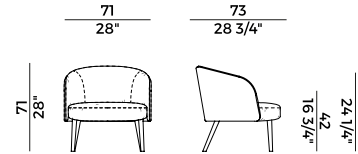

903/PL
lounge \ lounge armchair