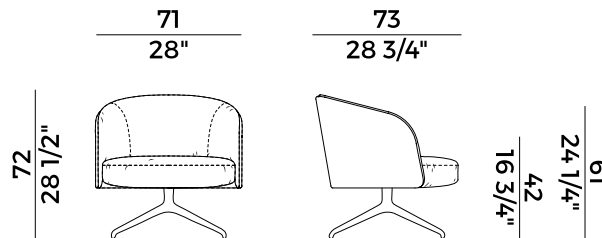

Informazioni tecniche \ *Technical information*

Descrizione tecnica \ *Technical description*

Poltrona lounge imbottita in poliuretano espanso ignifugo con base centrale girevole a quattro razze in alluminio verniciato nero o antracite goffrato. Rivestimenti di collezione.

Lounge armchair padded in fire retardant polyurethane foam with four-star swivel central base, in embossed black or anthracite painted aluminum. Covers as per collection.

Dimensioni \ *Dimensions*

Consumi stoffe \ *Fabric and leather requirements*

	MONOMATERIAL			MONOMATERIAL	
	x1	x2		x1	x2
H 140	ml 2,40	ml 4,80	H 140	yd 2,65	yd 5,25
H 130	ml 2,40	ml 4,80	H 130	yd 2,65	yd 5,25
LEATHER	m² 4,80		LEATHER	ft² 52	

BIMATERIAL

	1. BACKREST			2. SEAT AND BACKREST	
	x1	x2		x1	x2
H 140			H 140	ml 1,30	
H 130			H 130	ml 1,30	
LEATHER	m² 2,40		LEATHER		

	1. BACKREST			2. SEAT AND BACKREST	
	x1	x2		x1	x2
H 140			H 140	yd 1,45	
H 130			H 130	yd 1,45	
LEATHER	ft² 26		LEATHER