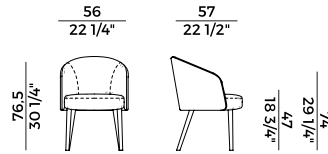

903/P
poltrona \ armchair