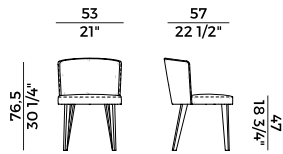

Collezione Léna \
Léna collection

Sedia, poltrona e poltrona lounge con seduta e schienale imbottiti in poliuretano espanso. Gambe in massello di frassino.
Poltrona lounge imbottita in poliuretano espanso ignifugo con base centrale girevole a quattro razze in alluminio verniciato nero o antracite goffrato. Rivestimenti di collezione.

Chair, armchair and lounge armchair with seat and back padded in polyurethane foam. Legs in solid ash. Lounge armchair padded in fire retardant polyurethane foam with four-star swivel central base, in embossed black or anthracite painted aluminum. Coverings as per collection.

903
sedia \ chair