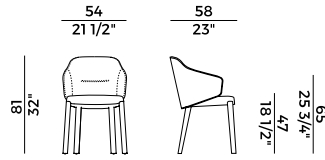

905/P
poltroncina \ small armchair