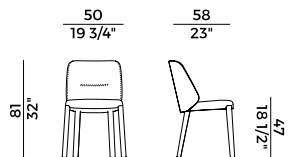

Concha, 905/P

Collezione Concha \
Concha collection

Sedia, poltroncina e sgabello con
seduta e schienale imbottiti in
poliuretano espanso ignifugo.
Gambe in massello di rovere. Finiture
e rivestimenti di collezione.

*Chair, small armchair and barstool
with seat and backrest padded in
fire retardant polyurethane foam.
Legs in solid oak wood. Materials
and coverings as per collection.*

905
sedia \ chair