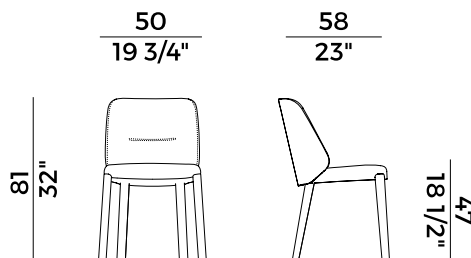

Informazioni tecniche \ *Technical information*

Descrizione tecnica \ *Technical description*

Sedia con seduta e schienale imbottiti in poliuretano espanso ignifugo. Gambe in massello di rovere. Finiture e rivestimenti di collezione.

Chair with seat and backrest padded in fire retardant polyurethane foam. Legs in solid oak wood. Materials and coverings as per collection.

Dimensioni \ *Dimensions*

Consumi stoffe \ *Fabric and leather requirements*

FABRIC / LEATHER REQUIREMENTS

	x1	x2
H 140	ml 1,20	ml 2,40
LEATHER	m² 2,25	

FABRIC / LEATHER REQUIREMENTS

	x1	x2
H 140	yd 1.35	yd 2.70
LEATHER	ft² 24	

PACKAGING

1 x box = m³ 0.33
gross weight - Kg 11