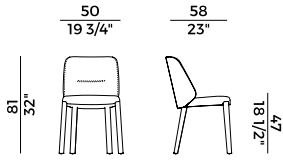

Concha, 905

Collezione Concha \
Concha collection

Sedia, poltroncina e sgabello con
seduta e schienale imbottiti in
poliuretano espanso ignifugo.
Gambe in massello di rovere. Finiture
e rivestimenti di collezione.

*Chair, small armchair and barstool
with seat and backrest padded in
fire retardant polyurethane foam.
Legs in solid oak wood. Materials
and coverings as per collection.*

905
sedia \ chair