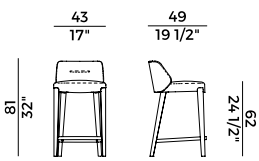

905/S
sgabello basso \ counterstool