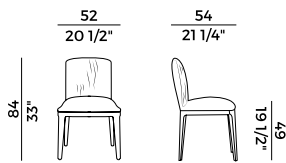

**Collezione Blossom **
Blossom collection

Collezione di arredi composta da sedute e tavolo estensibile. Sedia, poltroncina, divano e poltrona con base in massello di frassino e seduta e schienale imbottiti in poliuretano espanso ignifugo. Sgabello con base a quattro gambe in frassino o con base centrale girevole in metallo tonda o quadrata. Disponibile con regolazione a gas. Seduta e schienale imbottiti. Tavolo estensibile con struttura e piano in frassino. Finiture e rivestimenti di collezione.

Collection of furnishings composed of seats and extendable table. Chair, small armchair, sofa and armchair with base in solid ash and upholstered seat and backrest with fire retardant polyurethane foam padding. Stool with four-leg base in ashwood or with round or square metal swivel central base. Available with gas height adjustment system. Upholstered seat and back. Extendable table with ash frame and top. Materials and coverings as per collection.

840
sedia \ chair