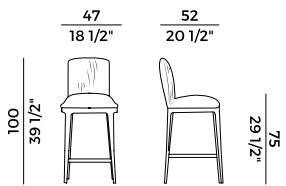

840/A
sgabello alto \ barstool