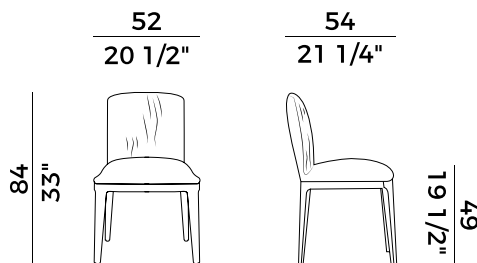

Informazioni tecniche \ *Technical information*

Descrizione tecnica \ *Technical description*

Sedia con base in massello di frassino e seduta e schienale imbottiti in poliuretano espanso ignifugo. Finiture e rivestimenti di collezione.

Chair with base in solid ash and upholstered seat and backrest with fire retardant polyurethane foam padding. Materials and coverings as per collection.

Dimensioni \ *Dimensions*

Consumi stoffe \ *Fabric and leather requirements*

FABRIC / LEATHER REQUIREMENTS

	x1	x2
H 140	ml 1,00	ml 2,00
LEATHER	m² 1,90	

FABRIC / LEATHER REQUIREMENTS

	x1	x2
H 140	yd 1.10	yd 2.20
LEATHER	ft² 20,5	

PACKAGING

2 x crt = m³ 0.41
gross weight - Kg 21