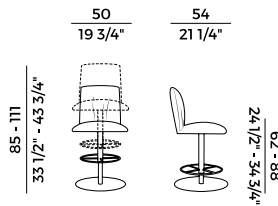

Collection of furnishings composed of seats and extendable table. Chair, small armchair, sofa and armchair with base in solid ash and upholstered seat and backrest with fire retardant polyurethane foam padding. Stool with four-leg base in ashwood or with round or square metal swivel central base. Available with gas height adjustment system. Upholstered seat and back. Extendable table with ash frame and top. Materials and coverings as per collection.

840
sedia \ chair

840/P
poltrona \ armchair

840/A
sgabello alto \ barstool

840/A-GAS
sgabello \ stool

840/AP-GAS
sgabello \ stool

840/TR1
tavolo estensibile \ extendable table

840/PL
lounge \ lounge armchair