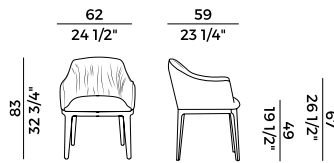

840/P
poltrona \ armchair