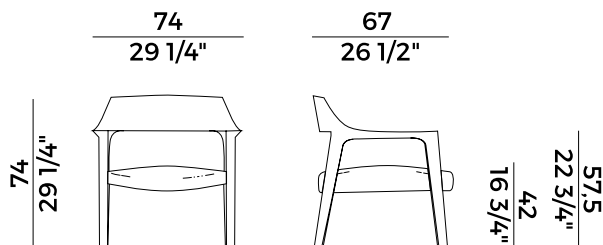

Informazioni tecniche \ *Technical information*

Descrizione tecnica \ *Technical description*

Poltrona con struttura in massello di frassino o noce Canaletto rastremata ai bordi. Seduta imbottita in poliuretano espanso ignifugo. Finiture e rivestimenti di collezione.

Armchair with frame in solid Canaletto walnut or solid ash wood tapered at the edges. Seat padded in fire retardant polyurethane foam. Finishes and coverings as per collection.

Dimensioni \ *Dimensions*

Consumi stoffe \ *Fabric and leather requirements*

FABRIC / LEATHER REQUIREMENTS				FABRIC / LEATHER REQUIREMENTS			
		x1	x2			x1	x2
	H 140	ml 0.90	ml 1.60		H 140	yd 1.00	yd 1.75
	LEATHER	m²1.60			LEATHER	ft² 18	

PACKAGING

1 x box = m³ 0.52
gross weight - Kg 15