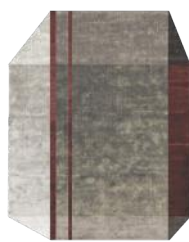

Disponibile in sei combinazioni fisse di colore: grey/ottanio, teck/forest, taupe/bordeaux, camel, pink/brown e dark grey.

*Handmade rug woven by handloom using 100% linen, with a cotton weft. The original irregular shape with cut angles characterizes it and makes it one of a kind. Available in 6 fixed combinations of colour: grey/ottanio, teck/forest, taupe/bordeaux, camel, pink/brown and dark grey.*

## FORMA / SHAPE

**GA138A**  
GREY/OTTANIO  
Tappeto Handloom 100% lino  
Handloom rug 100% linen

larghezza massima **W**  
maximum width **W**  
cm 450  
in 177 1/8

lunghezza nessuna limitazione **L**  
length no limitations **L**

**GA138B**  
TECK/FOREST  
Tappeto Handloom 100% lino  
Handloom rug 100% linen

larghezza massima **W**  
maximum width **W**  
cm 450  
in 177 1/8

lunghezza nessuna limitazione **L**  
length no limitations **L**

**GA138C**  
TAUPE/BORDEAUX  
Tappeto Handloom 100% lino  
Handloom rug 100% linen

larghezza massima **W**  
maximum width **W**  
cm 450  
in 177 1/8

lunghezza nessuna limitazione **L**  
length no limitations **L**