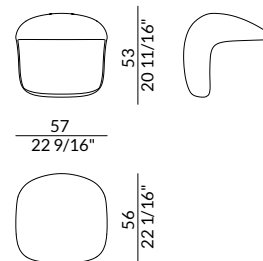

ARMREST

FABRIC SUPERIOR | SED.AMA.ARM.SUP

Structure in Solid Wood Frame. Cover in Fabric Superior, Luc Chenille, Blended Linen

FABRIC DELUXE | SED.AMA.ARM.DEL

Structure in Solid Wood Frame. Cover in Bouclé Wool, Chenille

LEATHER | SED.AMA.ARM.PEL

Structure in Solid Wood Frame. Cover in Bovine Leather, Aniline

NUBUCK | SED.AMA.ARM.NAB

Structure in Solid Wood Frame. Cover in Nubuck