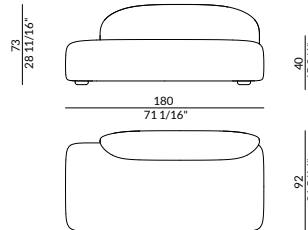

CHAISE LOUNGE

- **FABRIC SUPERIOR | SED.AMA.140.SUP**
  Structure in Solid Wood Frame. Cover in Fabric Superior, Luc Chenille, Blended Linen
- **FABRIC DELUXE | SED.AMA.140.DEL**
  Structure in Solid Wood Frame. Cover in Bouclé Wool, Chenille
- **LEATHER | SED.AMA.140.PEL**
  Structure in Solid Wood Frame. Cover in Bovine Leather, Aniline
- **NUBUCK | SED.AMA.140.NAB**
  Structure in Solid Wood Frame. Cover in Nubuck