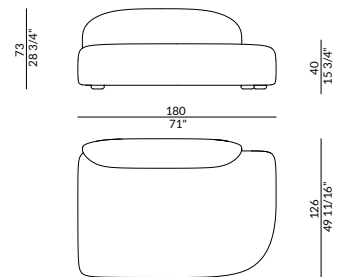

CHAISE LOUNGE LARGE

- **FABRIC SUPERIOR | SED.AMA.150.SUP**
  Structure in Solid Wood Frame. Cover in Fabric Superior, Luc Chenille, Blended Linen
- **FABRIC DELUXE | SED.AMA.150.DEL**
  Structure in Solid Wood Frame. Cover in Bouclé Wool, Chenille
- **LEATHER | SED.AMA.150.PEL**
  Structure in Solid Wood Frame. Cover in Bovine Leather, Aniline
- **NUBUCK | SED.AMA.150.NAB**
  Structure in Solid Wood Frame. Cover in Nubuck