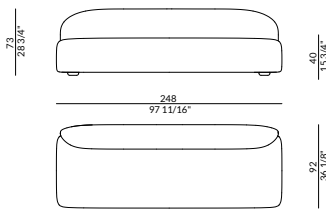

Structure in Solid Wood Frame. Cover in Nubuck

Inspiration

AN EXAMPLE OF POSSIBLE COMPOSITION

3 SEATERS

- FABRIC SUPERIOR | SED.AMA.160.SUP**
Structure in Solid Wood Frame. Cover in Fabric Superior, Luc Chenille, Blended Linen
- FABRIC DELUXE | SED.AMA.160.DEL**
Structure in Solid Wood Frame. Cover in Bouclé Wool, Chenille
- LEATHER | SED.AMA.160.PEL**
Structure in Solid Wood Frame. Cover in Bovine Leather, Aniline
- NUBUCK | SED.AMA.160.NAB**
Structure in Solid Wood Frame. Cover in Nubuck