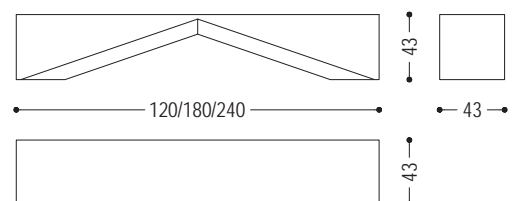

Bench made from a single block of scented cedar that features an original and geometric design.

CODE	SIZE	A7	A9
BRIDGE 1	W.120 x D.43 x H.43	■	■
BRIDGE 2	W.180 x D.43 x H.43	■	■
BRIDGE 3	W.240 x D.43 x H.43	■	■

AVAILABLE FINISHES:

A7: cedar

A9: cedar contract finish, vulcano cedar