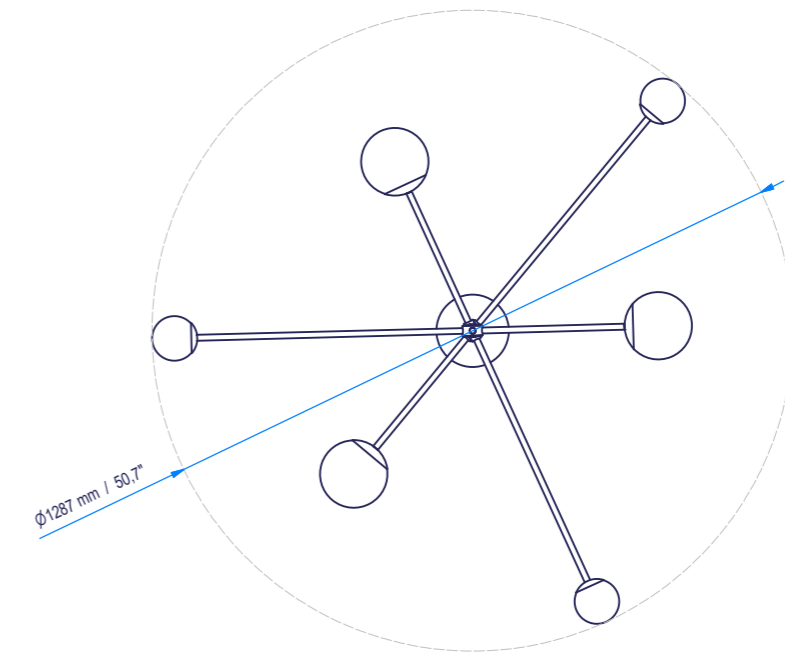

bullarum **Pure P6. suspension**

Sphere

135 mm 90 mm / 5,3" 3,5"

Materials

Brass body, glass sphere

Dimension

1085 mm x 1085 mm / 42,7" x 42,4"

Height

P6. 430. height 430 mm / 17,3"
 P6. 580. height 580 mm / 22,8"
 P6. 730. height 730 mm / 28,7"
 P6. 880. height 880 mm / 34,6"
 P6. 1030. height 1030 mm / 40,5"
 P6. 1180. height 1180 mm / 46,4"
 P6. 1330. height 1330 mm / 52,4"
 P6. 1480. height 1480 mm / 58,3"

Package

1400mm x 400mm x 160mm
 55,1" x 15,7" x 6,3"

Transformer

1 x MEAN WELL APC-12-350

Canopy

130 mm / 5,1" (US compatible)

Weight

Min 2,8 kg max 3,3 kg
 Min 6,2 lb max 7,3 lb

Light bulb (included)

6 x Philips CorePro LED capsule LV
 2W G4 AC 12V 2700K 360°

Lead time

Between 2 - 5 weeks

bullarum
Pure
P6.

INTUERI
 LIGHT®