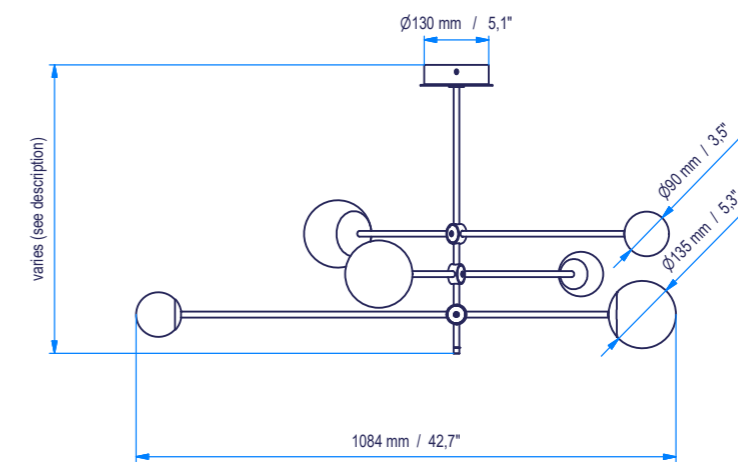

bullarum **Pure P6. suspension**

Sphere

135 mm 90 mm / 5,3" 3,5"

Materials

Brass body, glass sphere

Dimension

1085 mm x 1085 mm / 42,7" x 42,4"

Height

P6. 430. height 430 mm / 17,3"
 P6. 580. height 580 mm / 22,8"
 P6. 730. height 730 mm / 28,7"
 P6. 880. height 880 mm / 34,6"
 P6. 1030. height 1030 mm / 40,5"
 P6. 1180. height 1180 mm / 46,4"
 P6. 1330. height 1330 mm / 52,4"
 P6. 1480. height 1480 mm / 58,3"

Package

1400mm x 400mm x 160mm
 55,1" x 15,7" x 6,3"

Transformer

1 x MEAN WELL APC-12-350

Canopy

130 mm / 5,1" (US compatible)

Weight

Min 2,8 kg max 3,3 kg
 Min 6,2 lb max 7,3 lb

Light bulb (included)

6 x Philips CorePro LED capsule LV
 2W G4 AC 12V 2700K 360°

Lead time

Between 2 - 5 weeks

bullarum
Pure
P6.

INTUERI
 LIGHT®