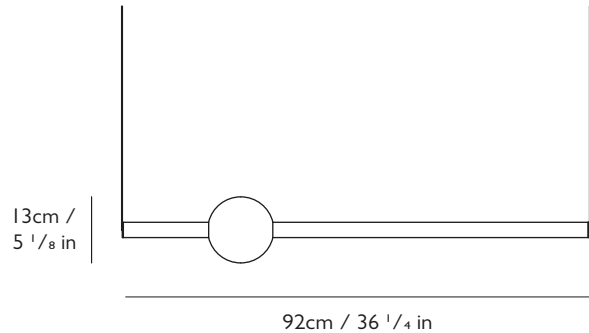

### PLEASE NOTE

Please allow for 12cm x 4.5cm x 2.8cm  
(4 3/4 in x 1 3/4 in x 1 1/8 in) in ceiling cavity to fit transformer

#### Dimensions

H 13cm x W 92cm / H 5 1/8 in x W 36 1/4 in