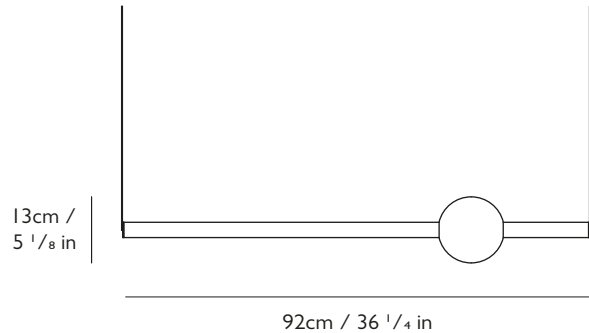

LEE BROOM

ORION GLOBE LIGHT

PLEASE NOTE

Please allow for 10.9cm x 4cm x 2.2cm
(4 1/4 in x 1 5/8 in x 7/8 in) in ceiling cavity to fit transformer.

PRODUCT DETAILS

Name

Orion Globe Light

Finish & Product Code

Year of Design

2018

Dimensions

H 13cm x W 92cm / H 5 1/8 in x W 36 1/4 in

Suspension

Length: 300cm / 118 1/8 in
2 x Adjustable steel cables
1 x Cord with transparent casing

Ceiling plate / Canopy

2 x H 3cm x Dia 12cm / H 1 1/8 in x Dia 4 3/4 in
Round steel in polished gold finish