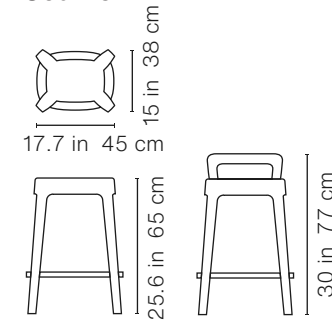

Counter

Weight

17.9 lb | 8,1 kg

With backrest: 19 lb 8,7 kg

Packaging

Dimensions:

18.9x16.5x26.4 in | 48x42x67 cm

With backrest: 18.9x16.5x39.4 in | 48x42x100 cm

Weight

20 lb | 9 kg

With backrest: 22 lb | 10 kg