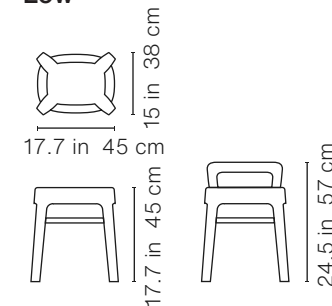

Low

Weight

13.2 lb | 6 kg

With backrest: 14.5 lb | 6,6 kg

Packaging

Dimensions:

17.3x15.1x19.3 in | 44x38,5x49 cm

With backrest: 17.3x15.1x28 in | 44x38,5x71 cm

Weight

14.3 lb | 6,5 kg

With backrest: 14.5 lb | 6,6 kg

Materials

Steel with cataphoretic coating process with polyester paint.