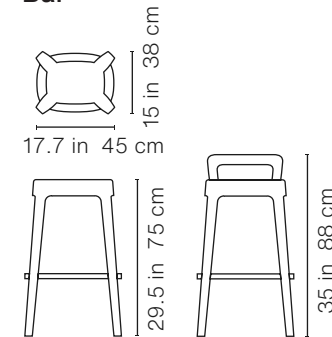

### Weight

19.6 lb | 8,9 kg

**With backrest:** 20.9 lb | 9,5 kg

#### Dimensions:

20.1x17.5x42.9 in | 51x44,5x109 cm

**With backrest:** 20.1x17.5x42.9 in | 51x44,5x109 cm

#### Dimensions:

18.9x16.5x26.4 in | 48x42x67 cm

**With backrest:** 18.9x16.5x39.4 in | 48x42x100 cm

#### Dimensions:

17.3x15.1x19.3 in | 44x38,5x49 cm

**With backrest:** 17.3x15.1x28 in | 44x38,5x71 cm