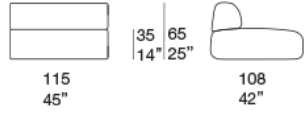

Ola

design : Ramos - Bassols

B114AE