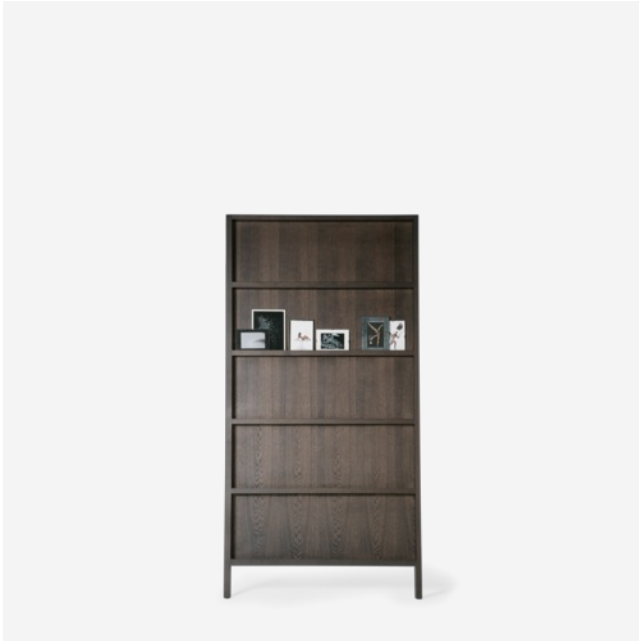

Oblique

MARCEL WANDERS STUDIO

Oblique is a cupboard slash a wall shelf. Make this the mood board of your lifestyle. Display all your favorite publications, company magazines, booklets, guides or photos in the chicest way possible.

Detailing

Oblique adds a personal touch to your interior. It rests against the wall and a raised edge ensures that everything stays in place.

Colours

Black Stained

Cinnamon
Stained

Grey Stained

Natural Oil
Stained

WIDTH 105cm | 41.3"
HEIGHT 286cm | 112.6"
DEPTH 6cm | 2.4"

Packaging

WIDTH 135cm | 53.1"
HEIGHT 295cm | 116.1"
CUBAGE 0.34m³ | 11.95ft³
LENGTH 8.5cm | 3.3"
WEIGHT 39kg | 85.98lbs

Technical

MATERIAL

Stained Solid Oak, lacquered beech.