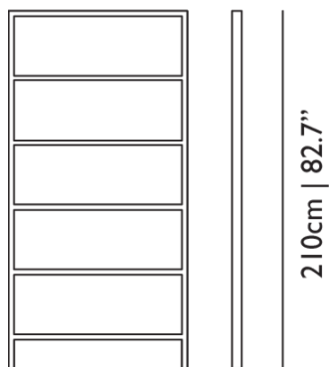

RAL 8016
Mahogany brown

RAL 9005
Jet black

RAL 9010
Pure white

RAL 9016
Traffic white

Oblique / Big

Dimensions

105cm | 41.3" 6cm | 2.4"

Product

WIDTH 105cm | 41.3"
HEIGHT 286cm | 112.6"
DEPTH 6cm | 2.4"

Packaging

WIDTH 135cm | 53.1"
HEIGHT 295cm | 116.1"
CUBAGE 0.34m³ | 11.95ft³
LENGTH 8.5cm | 3.3"
WEIGHT 39kg | 85.98lbs

Technical

MATERIAL

Stained Solid Oak, lacquered beech.

Oblique / Small

Dimensions

105cm | 41.3" 6cm | 2.4"

Product

WIDTH 105cm | 41.3"
HEIGHT 210cm | 82.7"
DEPTH 6cm | 2.4"

Packaging

WIDTH 114cm | 44.9"
HEIGHT 219cm | 86.2"
CUBAGE 0.21m³ | 7.49ft³
LENGTH 8.5cm | 3.3"
WEIGHT 30kg | 66.14lbs