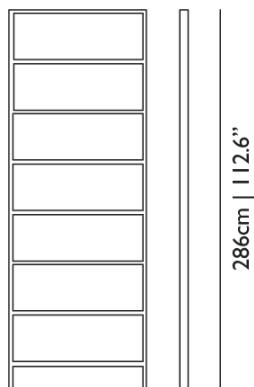

RAL 8016
Mahogany brown

RAL 9005
Jet black

RAL 9010
Pure white

RAL 9016
Traffic white

Oblique / Big

Dimensions

105cm | 41.3" 6cm | 2.4"

Product

WIDTH 105cm | 41.3"
HEIGHT 286cm | 112.6"
DEPTH 6cm | 2.4"

Packaging

WIDTH 135cm | 53.1"
HEIGHT 295cm | 116.1"
CUBAGE 0.34m³ | 11.95ft³
LENGTH 8.5cm | 3.3"
WEIGHT 39kg | 85.98lbs

Technical

MATERIAL

Stained Solid Oak, lacquered beech.

Oblique / Small

Dimensions

105cm | 41.3" 6cm | 2.4"

Product

WIDTH 105cm | 41.3"
HEIGHT 210cm | 82.7"
DEPTH 6cm | 2.4"

Packaging

WIDTH 114cm | 44.9"
HEIGHT 219cm | 86.2"
CUBAGE 0.21m³ | 7.49ft³
LENGTH 8.5cm | 3.3"
WEIGHT 30kg | 66.14lbs