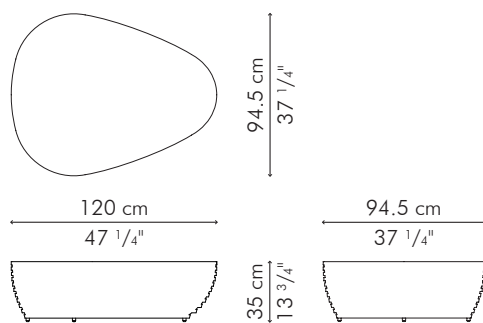

OASIS

KENETHCOBONPUE

COFFEE TABLE
END TABLE

☀ polyethylene, aluminum

COFFEE TABLE

OUTDOOR

6.5 kg / 14 lbs

10.5 kg / 23 lbs

0.43 m³

GLASS

21 kg / 46 lbs

49 kg / 108 lbs

0.23 m³

Standard glass size:

118 cm D x 92.5 cm W x 10 mm thickness
(46 1/2" D x 36 1/2" W x 3/8"), frosted, swiped edge

OUTDOOR

polyethylene, aluminum

Brown

TCOS-B-4713OD-G

Whitewash

TCOS-WW-4713OD-G

END TABLE

OUTDOOR

3.5 kg / 8 lbs

5 kg / 11 lbs

0.16 m³

GLASS

4 kg / 9 lbs

21 kg / 46 lbs

0.09 m³

Standard glass size:

68 cm D x 53 cm W x 6 mm thickness
(26 3/4" D x 20 3/4" W x 1/4"), frosted, swiped edge