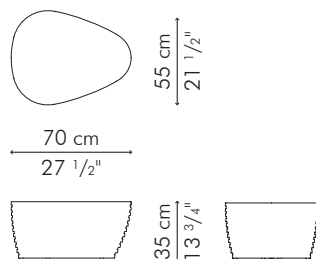

0.43 m³

GLASS

21 kg / 46 lbs

49 kg / 108 lbs

0.23 m³

Standard glass size:

118 cm D x 92.5 cm W x 10 mm thickness
(46 1/2" D x 36 1/2" W x 3/8"), frosted, swiped edge

OUTDOOR

polyethylene, aluminum

Brown

TCOS-B-4713OD-G

Whitewash

TCOS-WW-4713OD-G

END TABLE

OUTDOOR

3.5 kg / 8 lbs

5 kg / 11 lbs

0.16 m³

GLASS

4 kg / 9 lbs

21 kg / 46 lbs

0.09 m³

Standard glass size:

68 cm D x 53 cm W x 6 mm thickness
(26 3/4" D x 20 3/4" W x 1/4"), frosted, swiped edge