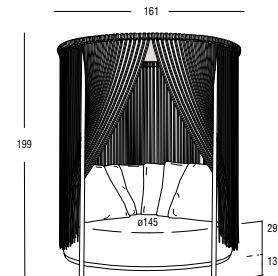

Article: 4391

Collection: Oasi

Design: Technical Emotions  
Product: Canopied round lounger  
Sizes: **cm ø161x199h (ø63,4"x78,3"h)**  
with seat cushion **cm 42h (16,6"h)**  
cushion **cm ø145 ( ø57"h)**

**Back cushion:** Chips in polyester fiber, hollow, silicone  
coated. Covering fabric in polypropylene,  
polyester-pvc.

Net weight unit 132

Gross weight 199

Package per unit 2

Packages sizes base - top cm 165X165X69h  
backrest cm 113X31X187h

Packages volume m<sup>3</sup> 2,53

Stackable NO