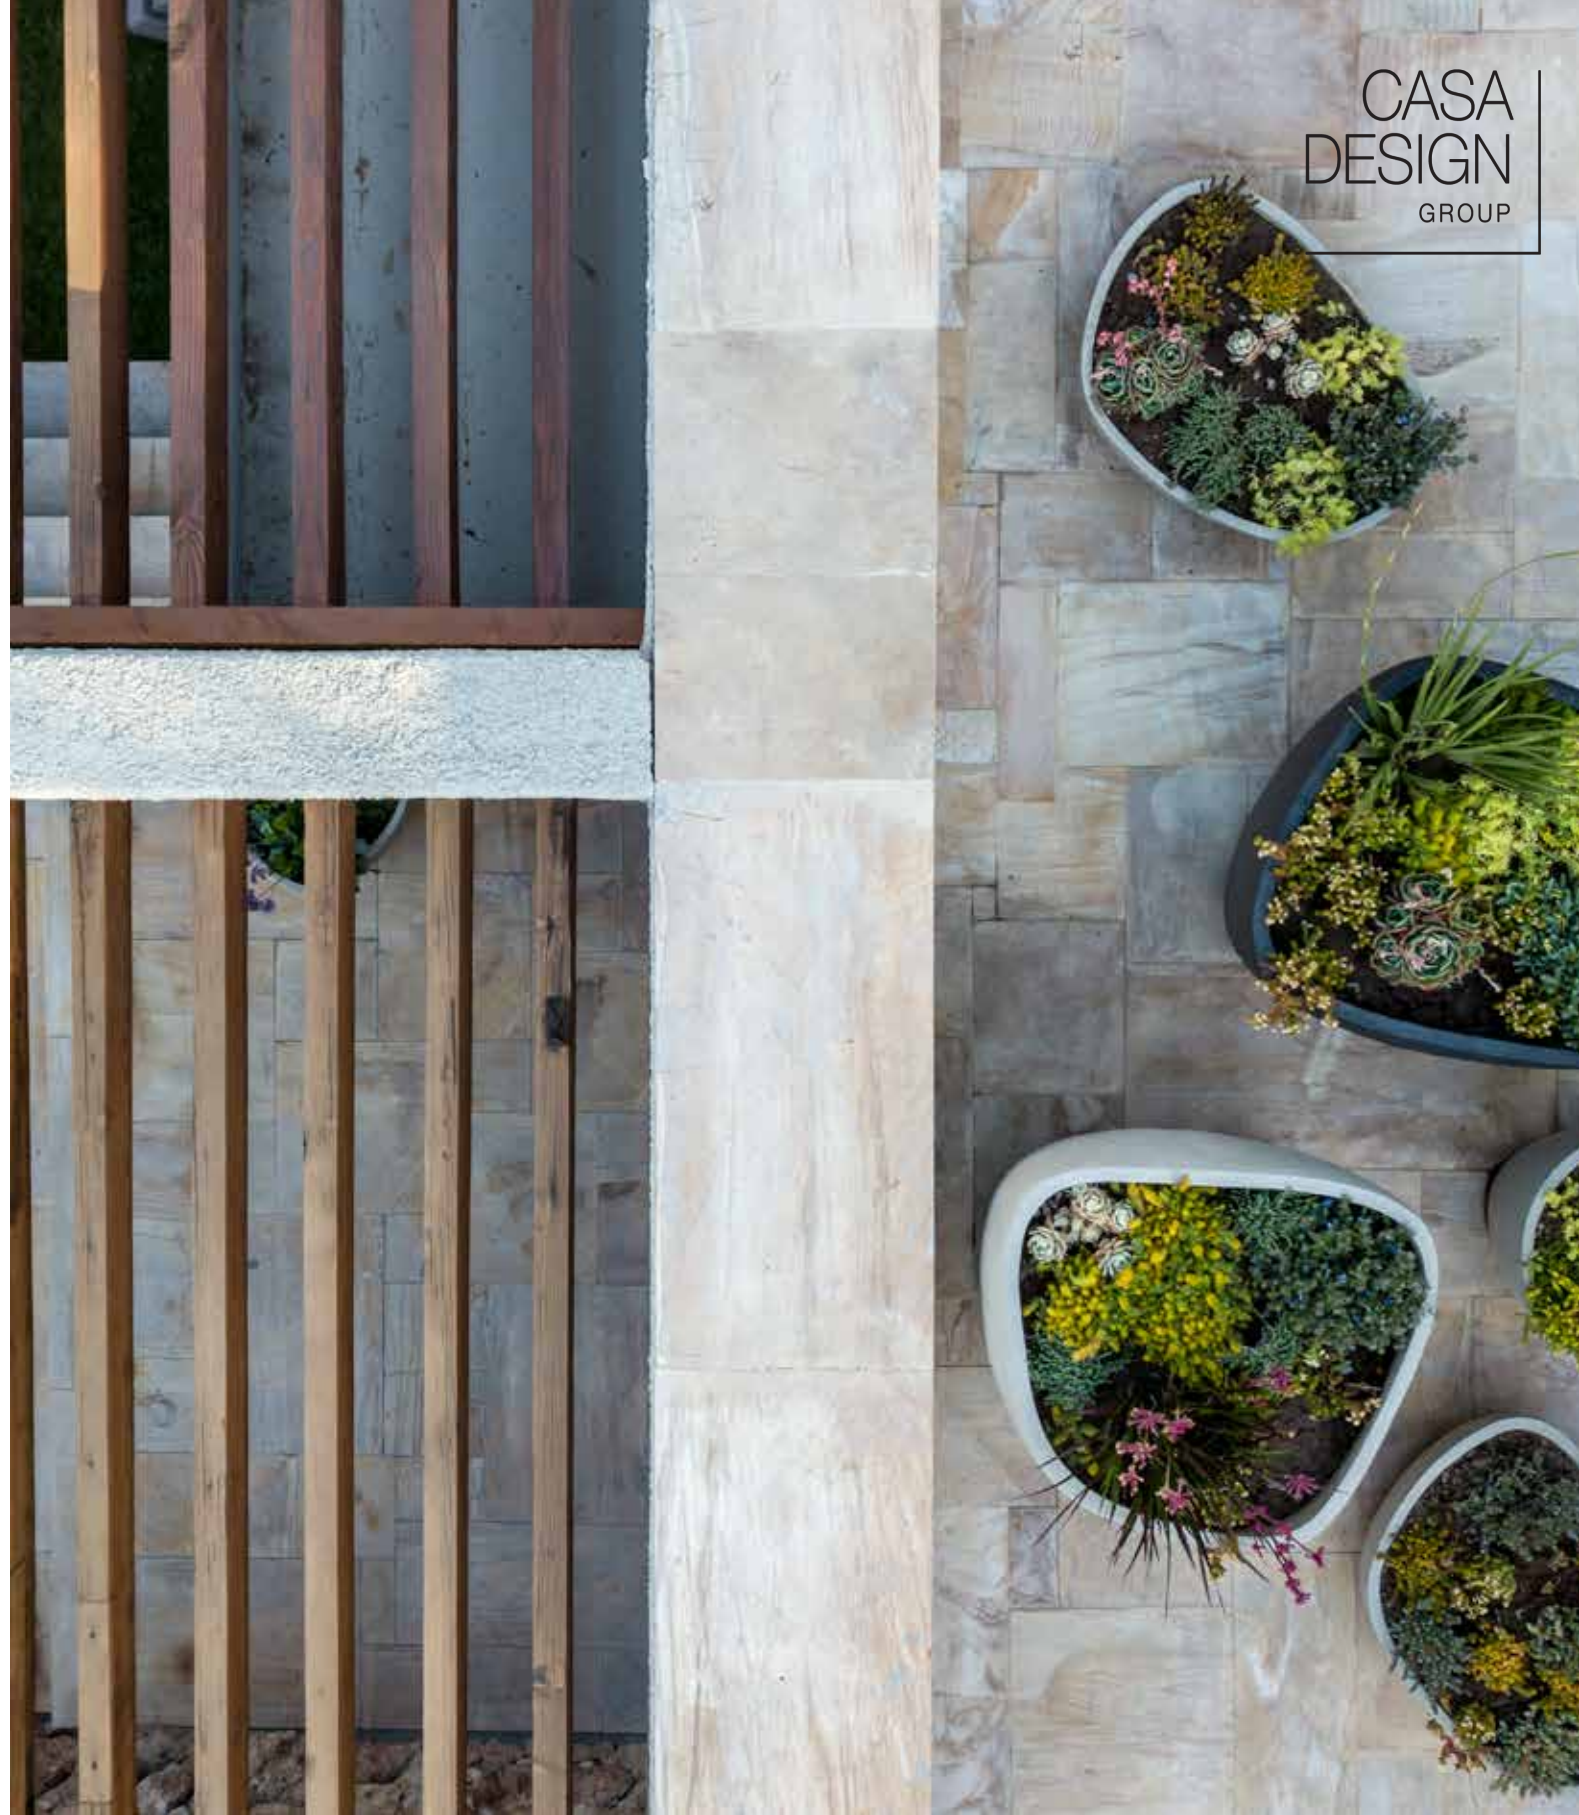

集絲坊

OE80 and OE60 in grey
Jisifang Silk Boutique,
Shanghai

OE

OE60 and **OE80**
planted with *Sedum*,
Echeveria glauca,
Griptoveria titubans,
Lewisia, private Project,
Santiago de Chile.

OE

CASA
DESIGN
GROUP