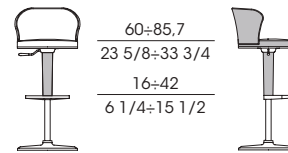

Bar stool adjustable in height with the frame of the column in metal painted in a bronze colour and leather. The upholstery, which is not removable, is available in fabric or leather in one colour or in two colours with the external side in leather and the internal one in fabric or leather.

54175
Sedia con seduta girevole monocolor
Chair with swivel seat monocolour
cm 52 x 51 x h 78
in 20 1/2 x 20 x h 30 3/4

54176
Sedia con seduta girevole bicolore
Chair with swivel seat two colours
cm 52 x 51 x h 78
in 20 1/2 x 20 x h 30 3/4

54180
Sgabello con seduta girevole monocolor
Bar stool with swivel seat monocolour
cm 52 x 53 x h 84 ÷ 110
in 20 1/2 x 20 7/8 x h 32 7/8 ÷ 43 1/4

54181
Sgabello con seduta girevole bicolore
Bar stool with swivel seat two colours
cm 52 x 53 x h 84 ÷ 110
in 20 1/2 x 20 7/8 x h 32 7/8 ÷ 43 1/4