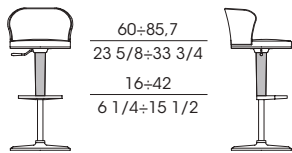

Swivel chair with the base frame in metal lacquered with liquid rubber in three colours: white, grey or dark brown. The backrest is in compact rigid polyurethane and coldfoamed flexible polyurethane. The upholstery, which is not removable, is available in fabric or leather in one colour or in two colours with the external side in leather and the internal one in fabric or leather. The foot-caps of the legs are in bronzed metal.

Bar stool adjustable in height with the frame of the column in metal painted in a bronze colour and leather. The upholstery, which is not removable, is available in fabric or leather in one colour or in two colours with the external side in leather and the internal one in fabric or leather.

54175
Sedia con seduta girevole monocolor
Chair with swivel seat monocolour
cm 52 x 51 x h 78
in 20 1/2 x 20 x h 30 3/4

54176
Sedia con seduta girevole bicolore
Chair with swivel seat two colours
cm 52 x 51 x h 78
in 20 1/2 x 20 x h 30 3/4

54180
Sgabello con seduta girevole monocolor
Bar stool with swivel seat monocolour
cm 52 x 53 x h 84 ÷ 110
in 20 1/2 x 20 7/8 x h 32 7/8 ÷ 43 1/4

54181
Sgabello con seduta girevole bicolore
Bar stool with swivel seat two colours
cm 52 x 53 x h 84 ÷ 110
in 20 1/2 x 20 7/8 x h 32 7/8 ÷ 43 1/4