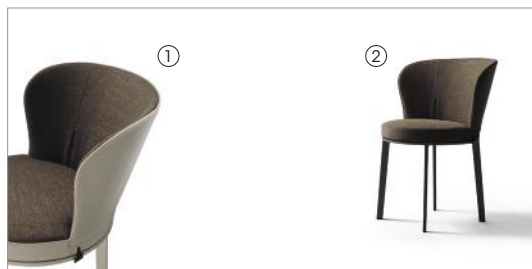

Swivel chair with the base frame in metal lacquered with liquid rubber in three colours: white, grey or dark brown. The backrest is in compact rigid polyurethane and coldfoamed flexible polyurethane. The upholstery, which is not removable, is available in fabric or leather in one colour or in two colours with the external side in leather and the internal one in fabric or leather. The foot-caps of the legs are in bronzed metal.

Bar stool adjustable in height with the frame of the column in metal painted in a bronze colour and leather. The upholstery, which is not removable, is available in fabric or leather in one colour or in two colours with the external side in leather and the internal one in fabric or leather.

NOTA/NOTE 54175 - 54176

In fase d'ordine specificare il colore della gomma liquida:
testa di moro, bianco o grigio

At the stage of processing the order, specify the liquid rubber colour:
dark brown, white or grey.

1 Ode 54176 leather 9101/fanello 7786 grey liquid rubber
2 Ode 54176 leather 9122/fanello 7786 dark brown liquid rubber