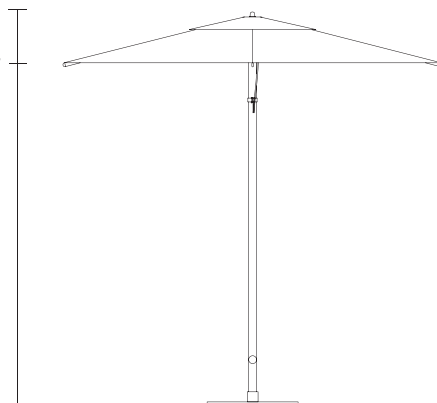

S Meteo Parasol 220x220

Designer
Konstantin Grcic

Collection
Meteo

1/6

cm/inch

METEO marks the beginning of a new collaboration between Kettal and Konstantin Grcic. It aims to explore the largely untapped design potential of modern parasols. Protection from direct sunlight is becoming a quintessential condition for our health and wellbeing. The increasing impact of parasols and other sunshade systems on the planning and furnishing of modern cityscapes, recreational resorts and private dwellings gives rise to the challenge of a renewed approach to this specialized product category.

244/96
200/78,7

cm/inch