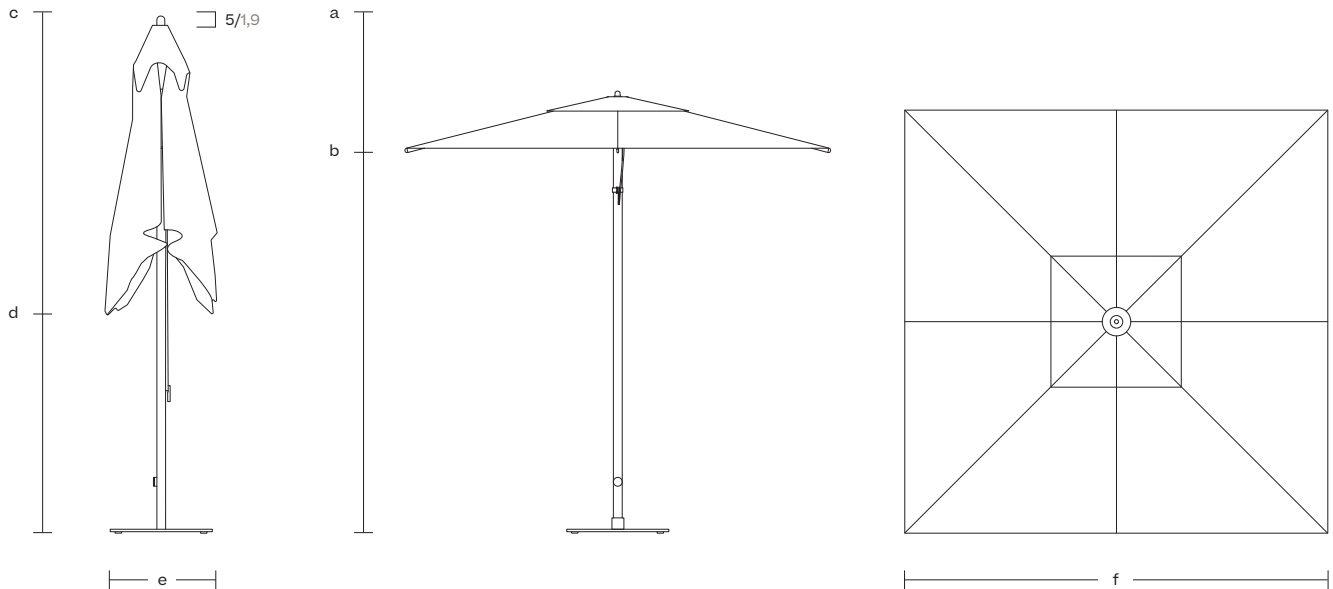

Meteo
S Meteo Parasol 220x220
by Konstantin Grcic

CASA
DESIGN
GROUP

S Meteo Parasol 220x220

Designer
Konstantin Grcic

Collection
Meteo

1/6

cm/inch

METEO marks the beginning of a new collaboration between Kettal and Konstantin Grcic. It aims to explore the largely untapped design potential of modern parasols. Protection from direct sunlight is becoming a quintessential condition for our health and wellbeing. The increasing impact of parasols and other sunshade systems on the planning and furnishing of modern cityscapes, recreational resorts and private dwellings gives rise to the challenge of a renewed approach to this specialized product category.

244/96
200/78,7

cm/inch

220/86,6

S Meteo Parasol 220x220

Designer
Konstantin Grcic

Collection
Meteo

CASA
DESIGN
GROUP

2/6

Telescopic Parasol 250

Parasol dimensions

Size (cm/in)	pole dimension (cm/in)	a mast height (open position) (cm/in)	b canopy clearance (cm/in)	c mast height (closed position) (cm/in)	d table clearance (cm/in)	e closed parasol width (cm/in)	f flat to flat (opened) (cm/in)	g point to point (cm/in)	canopy coverage (m ² /ft ²)
220/78,7	4,5x4,5/1,8x1,8	244/96	200/78,7	244/96	84/33	20/7,9	220/86,6	311/122,4	4,8/1,9

Base dimensions (no wheels)

Reference	weight (kg/lbs)	base size (cm/in)	b base height +/- 10 mm (cm/in)	c fixation part height (cm/in)	d total height +/- 10 mm (cm/in)
369290140L	40/88,2	74x74/29,1x29,1	1,5/0,6	31,5/12,4	33/13