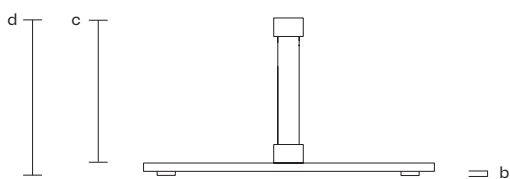

244/96
200/78,7

cm/inch

220/86,6

S Meteo Parasol 220x220

Designer
Konstantin Grcic

Collection
Meteo

CASA
DESIGN
GROUP

2/6

Telescopic Parasol 250

Parasol dimensions

Size (cm/in)	pole dimension (cm/in)	a mast height (open position) (cm/in)	b canopy clearance (cm/in)	c mast height (closed position) (cm/in)	d table clearance (cm/in)	e closed parasol width (cm/in)	f flat to flat (opened) (cm/in)	g point to point (cm/in)	canopy coverage (m ² /ft ²)
220/78,7	4,5x4,5/1,8x1,8	244/96	200/78,7	244/96	84/33	20/7,9	220/86,6	311/122,4	4,8/1,9

Base dimensions (no wheels)

Reference	weight (kg/lbs)	base size (cm/in)	b base height +/- 10 mm (cm/in)	c fixation part height (cm/in)	d total height +/- 10 mm (cm/in)
369290140L	40/88,2	74x74/29,1x29,1	1,5/0,6	31,5/12,4	33/13