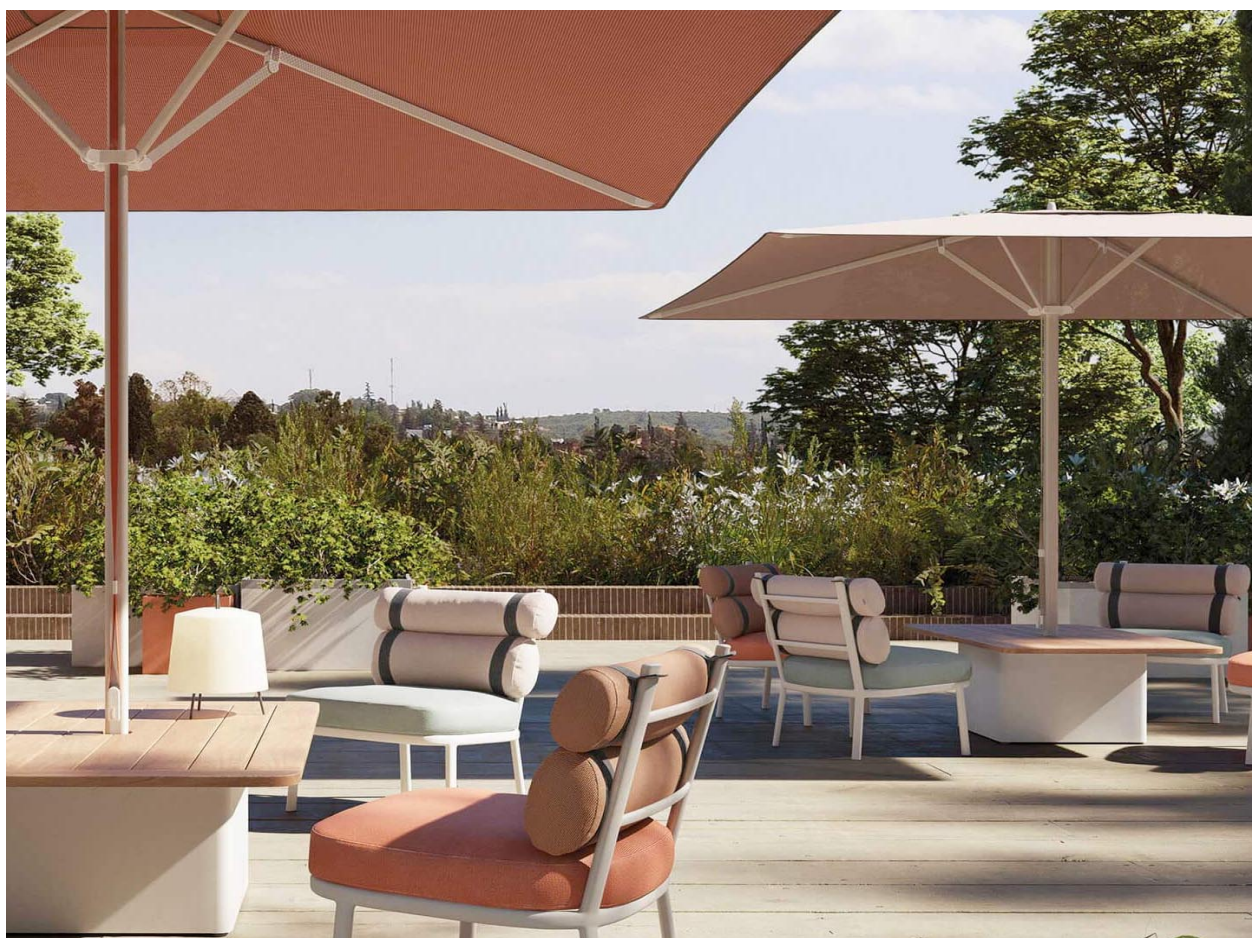

Meteo  
Steel centre table base parasol  
by Konstantin Grcic

CASA  
DESIGN  
GROUP

# Steel centre table base parasol

Designer  
Konstantin Grcic

Collection  
Meteo

1/2

METEO marks the beginning of a new collaboration between Kettal and Konstantin Grcic. It aims to explore the largely untapped design potential of modern parasols. Protection from direct sunlight is becoming a quintessential condition for our health and wellbeing. The increasing impact of parasols and other sunshade systems on the planning and furnishing of modern cityscapes, recreational resorts and private dwellings gives rise to the challenge of a renewed approach to this specialized product category.

# Steel centre table base parasol

Designer  
Konstantin Grcic

Collection  
Meteo

2/2