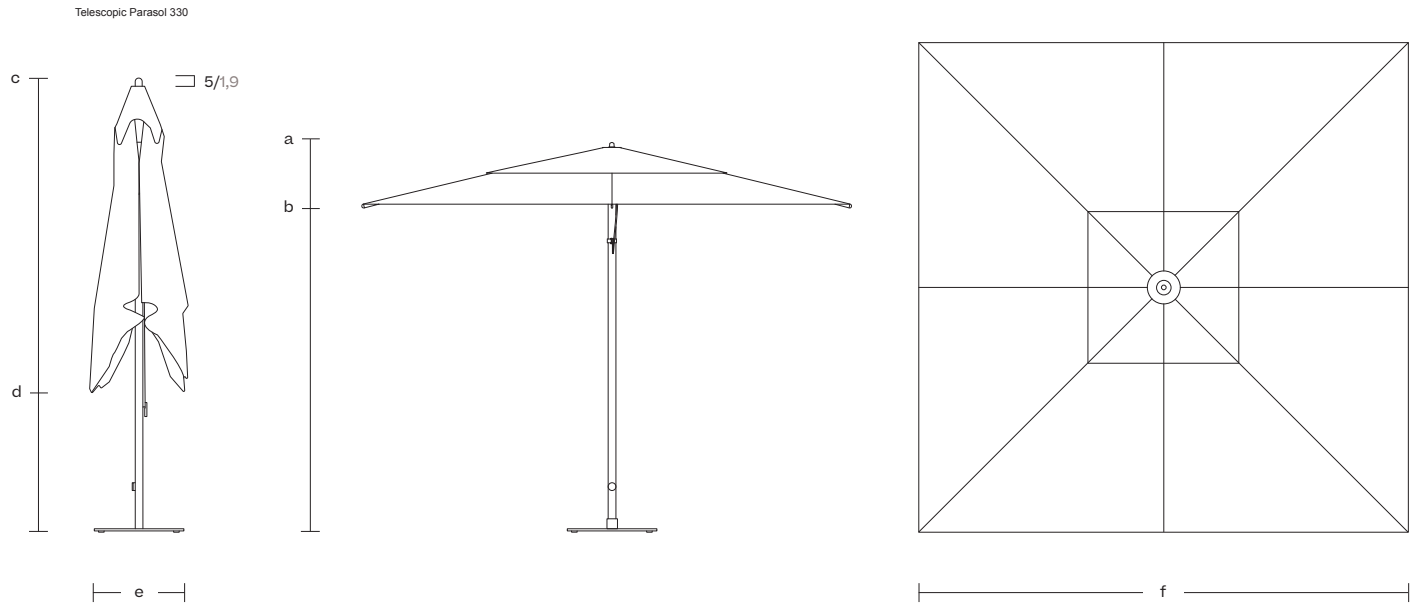

Meteo
L Meteo Parasol 330x330
by Konstantin Grcic

CASA
DESIGN
GROUP

L Meteo Parasol 330x330

Designer
Konstantin Grcic

Collection
Meteo

1/6

METEO marks the beginning of a new collaboration between Kettal and Konstantin Grcic. It aims to explore the largely untapped design potential of modern parasols. Protection from direct sunlight is becoming a quintessential condition for our health and wellbeing. The increasing impact of parasols and other sunshade systems on the planning and furnishing of modern cityscapes, recreational resorts and private dwellings gives rise to the challenge of a renewed approach to this specialized product category.

L Meteo Parasol 330x330

Designer
Konstantin Grcic

Collection
Meteo

2/6

Parasol dimensions Concrete Base With Wheels

Size (cm/in)	pole dimension (cm/in)	a mast height (open position) (cm/in)	b canopy clearance (cm/in)	c mast height (closed position) (cm/inch)	d table clearance (cm/in)	e closed parasol width (cm/in)	f flat to flat (opened) (cm/in)	g point to point (cm/in)	canopy coverage (m ² /ft ²)
330/129,9	5,2x5,2/2x2	310/122	214/84,2	260/102,3	670/263,8	20/7,9	330/129,9	470/185	10,9/4,3

Base dimensions

Type	Reference	weight (kg/lbs)	base size (cm/in)	b base height +/- 10 mm (cm/in)	c fixation part height (cm/in)	d total height +/- 10 mm (cm/in)
Base with wheels	369290007R	70/27,5	74x74/29,1x29,1	5/1,9	33/13	38/14,9
Concrete base	3692988C0	90/35,4	70x70/27,5x27,5	10,1/3,9	33,4/13,1	43,5/17,1