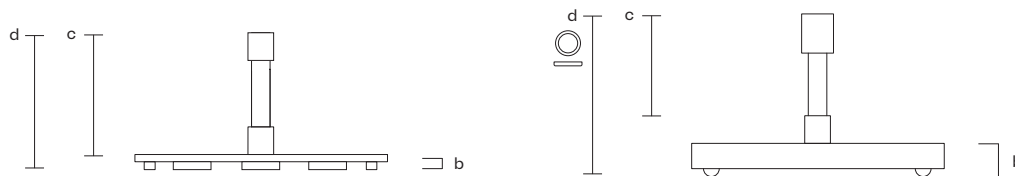

L Meteo Parasol 330x330

Designer
Konstantin Grcic

Collection
Meteo

2/6

Parasol dimensions Concrete Base With Wheels

Size (cm/in)	pole dimension (cm/in)	a mast height (open position) (cm/in)	b canopy clearance (cm/in)	c mast height (closed position) (cm/inch)	d table clearance (cm/in)	e closed parasol width (cm/in)	f flat to flat (opened) (cm/in)	g point to point (cm/in)	canopy coverage (m ² /ft ²)
330/129,9	5,2x5,2/2x2	310/122	214/84,2	260/102,3	670/263,8	20/7,9	330/129,9	470/185	10,9/4,3

Base dimensions

Type	Reference	weight (kg/lbs)	base size (cm/in)	b base height +/- 10 mm (cm/in)	c fixation part height (cm/in)	d total height +/- 10 mm (cm/in)
Base with wheels	369290007R	70/27,5	74x74/29,1x29,1	5/1,9	33/13	38/14,9
Concrete base	3692988C0	90/35,4	70x70/27,5x27,5	10,1/3,9	33,4/13,1	43,5/17,1