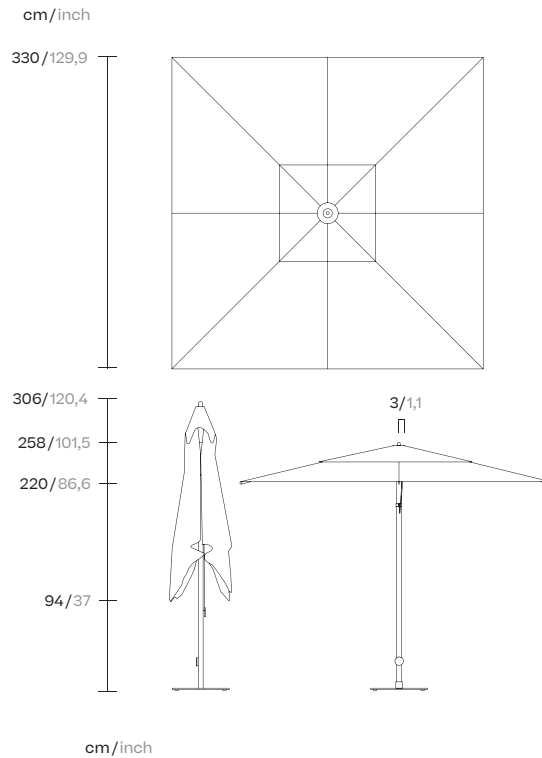

L Meteo Parasol 330x330

Designer
Konstantin Grcic

Collection
Meteo

2/6

Parasol dimensions Concrete Base With Wheels

Size (cm/in)	pole dimension (cm/in)	a mast height (open position) (cm/in)	b canopy clearance (cm/in)	c mast height (closed position) (cm/inch)	d table clearance (cm/in)	e closed parasol width (cm/in)	f flat to flat (opened) (cm/in)	g point to point (cm/in)	canopy coverage (m ² /ft ²)
330/129,9	5,2x5,2/2x2	310/122	214/84,2	260/102,3	670/263,8	20/7,9	330/129,9	470/185	10,9/4,3

Base dimensions

Type	Reference	weight (kg/lbs)	base size (cm/in)	b base height +/- 10 mm (cm/in)	c fixation part height (cm/in)	d total height +/- 10 mm (cm/in)
Base with wheels	369290007R	70/27,5	74x74/29,1x29,1	5/1,9	33/13	38/14,9
Concrete base	3692988C0	90/35,4	70x70/27,5x27,5	10,1/3,9	33,4/13,1	43,5/17,1