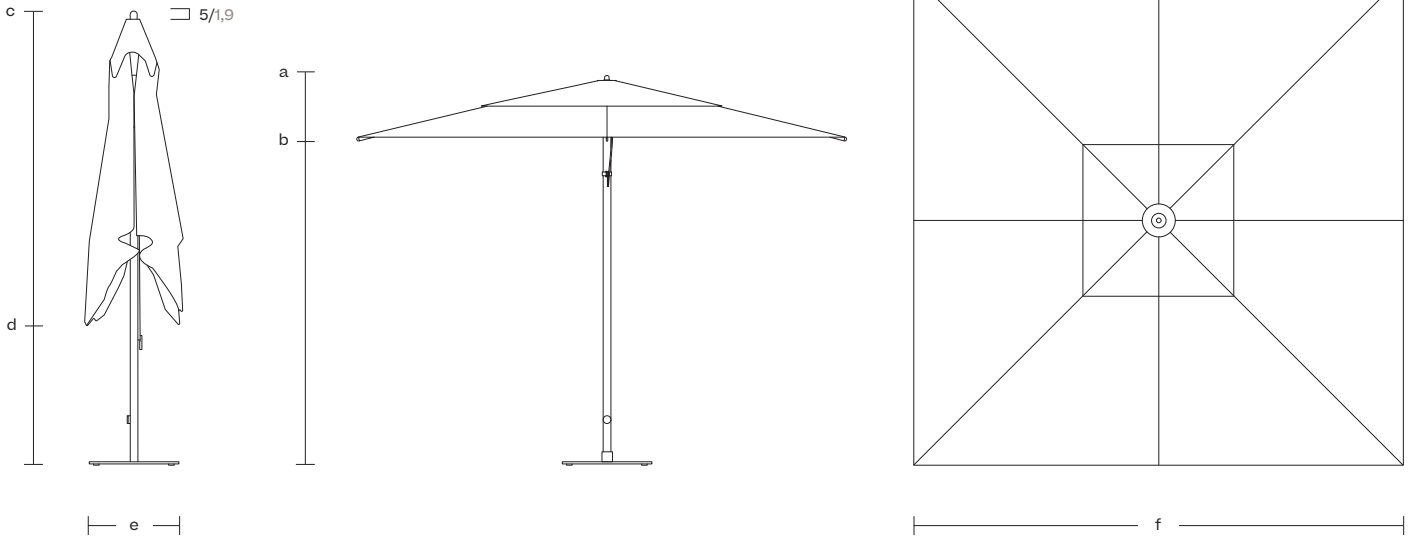

L Meteo Parasol 330x330

Designer
Konstantin Grcic

Collection
Meteo

2/6

Telescopic Parasol 330

Parasol dimensions Concrete Base With Wheels

Size (cm/in)	pole dimension (cm/in)	a mast height (open position) (cm/in)	b canopy clearance (cm/in)	c mast height (closed position) (cm/inch)	d table clearance (cm/in)	e closed parasol width (cm/in)	f flat to flat (opened) (cm/in)	g point to point (cm/in)	canopy coverage (m ² /ft ²)
330/129,9	5,2x5,2/2x2	310/122	214/84,2	260/102,3	670/263,8	20/7,9	330/129,9	470/185	10,9/4,3

Base dimensions

Type	Reference	weight (kg/lbs)	base size (cm/in)	b base height +/- 10 mm (cm/in)	c fixation part height (cm/in)	d total height +/- 10 mm (cm/in)
Base with wheels	369290007R	70/27,5	74x74/29,1x29,1	5/1,9	33/13	38/14,9
Concrete base	3692988C0	90/35,4	70x70/27,5x27,5	10,1/3,9	33,4/13,1	43,5/17,1