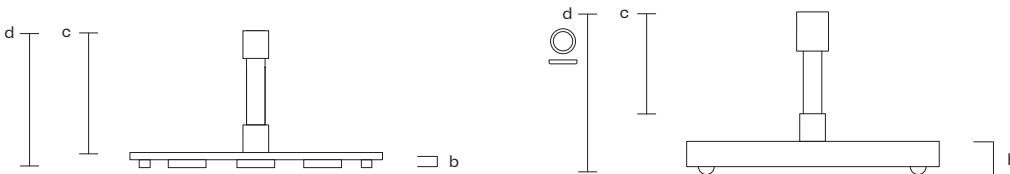

L Meteo Parasol 330x330

Designer
Konstantin Grcic

Collection
Meteo

2/6

Telescopic Parasol 330

Parasol dimensions Concrete Base With Wheels

Size (cm/in)	pole dimension (cm/in)	a mast height (open position) (cm/in)	b canopy clearance (cm/in)	c mast height (closed position) (cm/inch)	d table clearance (cm/in)	e closed parasol width (cm/in)	f flat to flat (opened) (cm/in)	g point to point (cm/in)	canopy coverage (m ² /ft ²)
330/129,9	5,2x5,2/2x2	310/122	214/84,2	260/102,3	670/263,8	20/7,9	330/129,9	470/185	10,9/4,3

Base dimensions

Type	Reference	weight (kg/lbs)	base size (cm/in)	b base height +/- 10 mm (cm/in)	c fixation part height (cm/in)	d total height +/- 10 mm (cm/in)
Base with wheels	369290007R	70/27,5	74x74/29,1x29,1	5/1,9	33/13	38/14,9
Concrete base	3692988C0	90/35,4	70x70/27,5x27,5	10,1/3,9	33,4/13,1	43,5/17,1