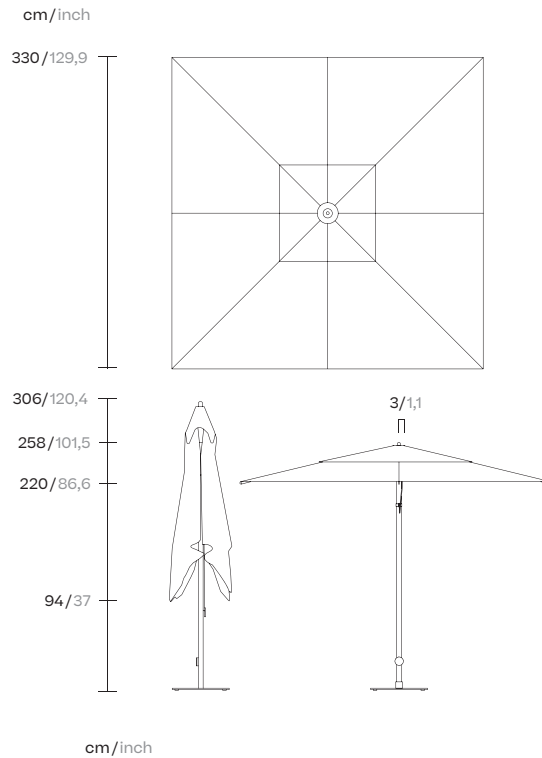

L Meteo Parasol 330x330

Designer
Konstantin Grcic

Collection
Meteo

2/6

Telescopic Parasol 330

Parasol dimensions Concrete Base With Wheels

Size (cm/in)	pole dimension (cm/in)	a mast height (open position) (cm/in)	b canopy clearance (cm/in)	c mast height (closed position) (cm/inch)	d table clearance (cm/in)	e closed parasol width (cm/in)	f flat to flat (opened) (cm/in)	g point to point (cm/in)	canopy coverage (m ² /ft ²)
330/129,9	5,2x5,2/2x2	310/122	214/84,2	260/102,3	670/263,8	20/7,9	330/129,9	470/185	10,9/4,3

Base dimensions

Type	Reference	weight (kg/lbs)	base size (cm/in)	b base height +/- 10 mm (cm/in)	c fixation part height (cm/in)	d total height +/- 10 mm (cm/in)
Base with wheels	369290007R	70/27,5	74x74/29,1x29,1	5/1,9	33/13	38/14,9
Concrete base	3692988C0	90/35,4	70x70/27,5x27,5	10,1/3,9	33,4/13,1	43,5/17,1