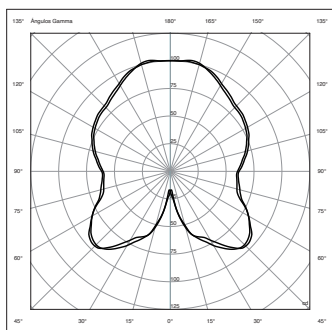

Mia table lamp L by Michel Charlot

CASA
DESIGN
GROUP

Mia table lamp L

Designer
Michel Charlot

Collection
Objects

Reference
KS5700900

1/3

Because spaces come to life through the objects that adorn them, Kettal has developed a range of exterior decoration and design products.

cm/inch

42/16,5

Ø26,5/10,46

cm/inch

Ø34,5/13,5

Mia table lamp L

Designer
Michel Charlot

Collection
Objects

Reference
KS5700900

2/3

Characteristics

Normative compliance	UNE-EN 60598-2-4:199
Weight	Shade (Aluminium 2,68 Kg / 5,9 Lbs. Porotex 2,46 Kg / 5,4 Lbs)
Bulb	E27 LED bulb. Does not include light source.
Liquid Ingress Protection (IP)	IP65
Input Voltage	100/120 / 230Vac
Energy efficiency class (C.E.E)	A++ / A+ / A / B / C / D / E
Maximum Power (W)	Recommended light source not exceeding 60W (10W LED equivalent). No incandescent light bulbs.
Frequency (Hz)	50/60 Hz