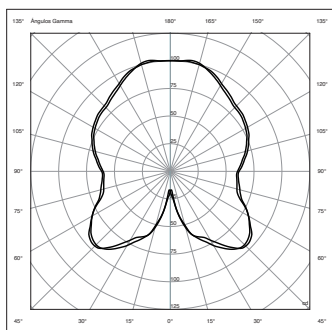

Mia floor lamp L
by Michel Charlot

CASA
DESIGN
GROUP

Mia floor lamp L

Designer
Michel Charlot

Collection
Objects

Reference
KS5700800

1/3

cm/inch

126/49,73

Ø26,5/10,46

Because spaces come to life through the objects that adorn them, Kettal has developed a range of exterior decoration and design products.

cm/inch

Ø43,7/17,2

Ø34,5/13,5

Mia floor lamp L

Designer
Michel Charlot

Collection
Objects

Reference
KS5700800

2/3

Characteristics

Normative compliance	UNE-EN 60598-2-4:199
Weight	Shade (Aluminium 2,68 Kg / 5,9 Lbs. Porotex 2,46 Kg / 5,4 Lbs)
Bulb	E27 LED bulb. Does not include light source.
Liquid Ingress Protection (IP)	IP65
Input Voltage	100/120 / 230Vac
Energy efficiency class (C.E.E)	A++ / A+ / A / B / C / D / E
Maximum Power (W)	Recommended light source not exceeding 60W (10W LED equivalent). No incandescent light bulbs.
Frequency (Hz)	50/60 Hz