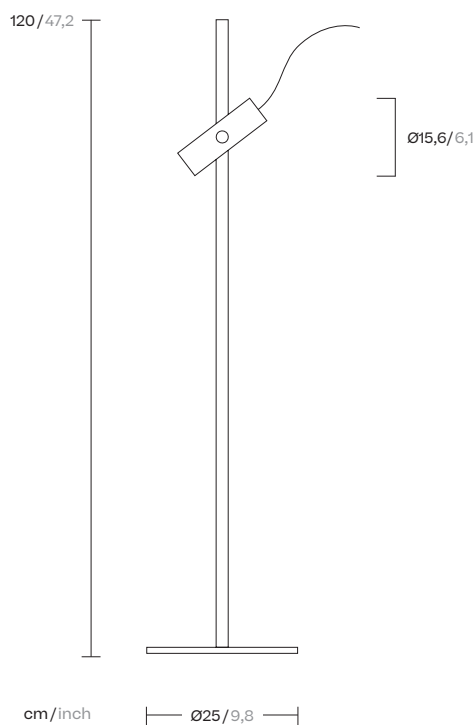

Dots Spotlight
Floor Lamp
by Kettal Studio

CASA
DESIGN
GROUP

Dots Spotlight Floor Lamp

Designer
Kettal Studio

Collection
Objects

Reference
KS5700600

1/3

Because spaces come to life through the objects that adorn them, Kettal has developed a range of exterior decoration and design products.

Dots Spotlight Floor Lamp

Designer
Kettal Studio

Collection
Objects

Reference
KS5700600

2/3

Guarantee

Under no circumstances will the guarantee be extended for defects caused by insufficient or inadequate maintenance, incorrect use/operation, normal wear, and/or repairs or interventions made by unauthorised third parties without previous written authorisation.