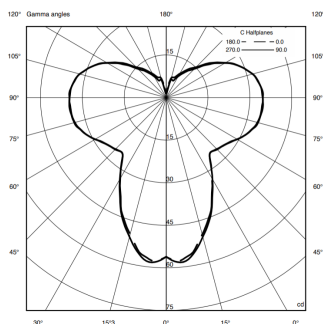

Bela floor lamp

Designer
Doshi Levien

Collection
Objects

2/3

Characteristics

| | |
|---------------------------------|-----------------------|
| Normative compliance | UNE-EN 60598-2-4:199 |
| Module light source | E27 LED bulb |
| Liquid Ingress Protection (IP) | IP65 |
| Input Voltage | 230Vac CE - 120Vac UL |
| Weight | 13 Kg / 29 Lbs |
| Energy efficiency class (C.E.E) | A++ |
| Potencia máxima (W) | 60 W |
| Frequency (Hz) | 50/60 Hz |
| Color Temperature (°K) | 2700 °K |
| Luminous Flux (lm) | 2000 lm |
| IRC (CRI number) | >90 |
| Luminous efficiency (lm/W) | 83 lm/W |
| Lifetime (h) | >50000 |
| Cable Length (m) | 5 m |