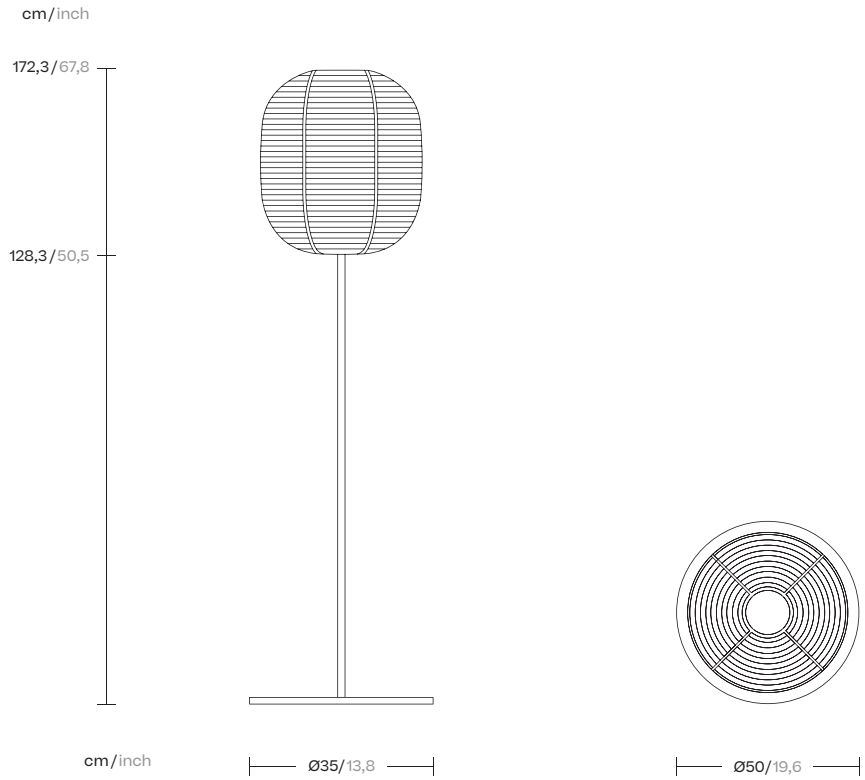

Bela floor lamp

Designer
Doshi Levien

Collection
Objects

2/3

Characteristics

| | |
|---------------------------------|-----------------------|
| Normative compliance | UNE-EN 60598-2-4:199 |
| Module light source | E27 LED bulb |
| Liquid Ingress Protection (IP) | IP65 |
| Input Voltage | 230Vac CE - 120Vac UL |
| Weight | 13 Kg / 29 Lbs |
| Energy efficiency class (C.E.E) | A++ |
| Potencia máxima (W) | 60 W |
| Frequency (Hz) | 50/60 Hz |
| Color Temperature (°K) | 2700 °K |
| Luminous Flux (lm) | 2000 lm |
| IRC (CRI number) | >90 |
| Luminous efficiency (lm/W) | 83 lm/W |
| Lifetime (h) | >50000 |
| Cable Length (m) | 5 m |