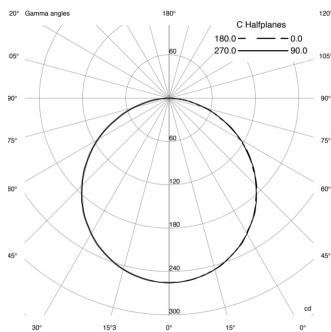

Half Dome Outdoor Floor Lamp

Designer
Naoto Fukasawa

Collection
Objects

2/3

Lamp head movement