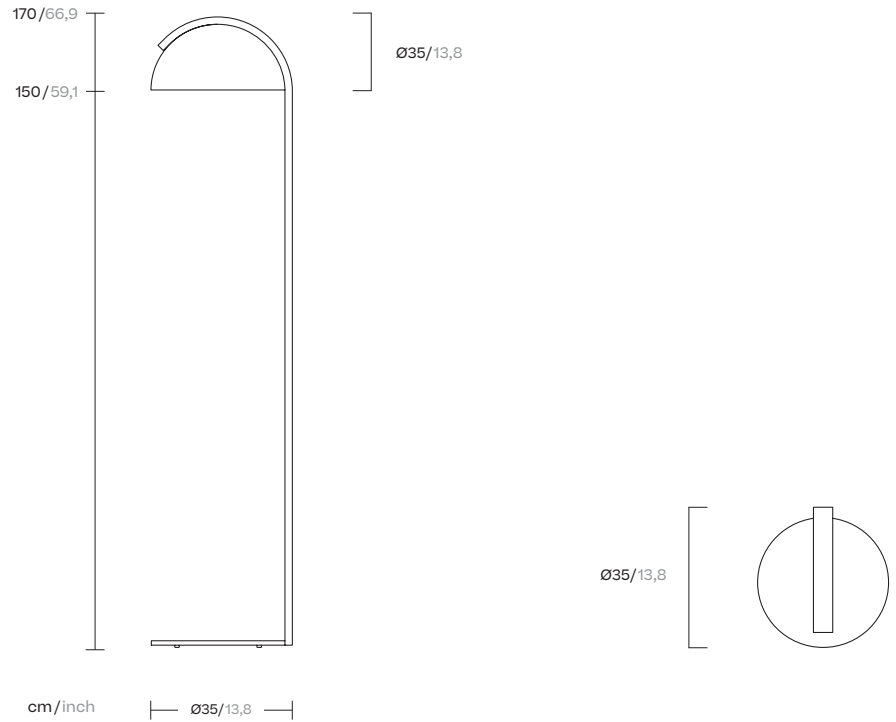

Half Dome Outdoor Floor
Lamp
by Naoto Fukasawa

CASA
DESIGN
GROUP

Half Dome Outdoor Floor Lamp

Designer
Naoto Fukasawa

Collection
Objects

Because spaces come to life through the objects that adorn them, Kettal has developed a range of exterior decoration and design products.